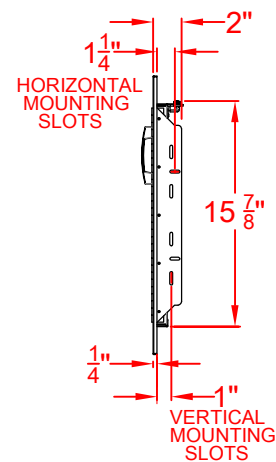

BUILT-IN DOUBLE DOORS-28"

LAZYSMAN 28" BUILT-IN DOORS
MODEL: AC-BIDI
ISLAND CUTOUT IN BLUE

SCALE: 1:1

TOP VIEW

FRONT VIEW

RIGHT SIDE VIEW

LAZYMAN 28" BUILT-IN DOORS
MODEL: AC-BIDI
ISLAND CUTOUT
SCALE: 1:1

TOP VIEW

FRONT VIEW

RIGHT SIDE VIEW

LAZYMEN 28" BUILT-IN DOORS
MODEL: AC-BIDI
WITH DIMENSIONS

SCALE: 1:1

TOP VIEW

FRONT VIEW

RIGHT SIDE VIEW