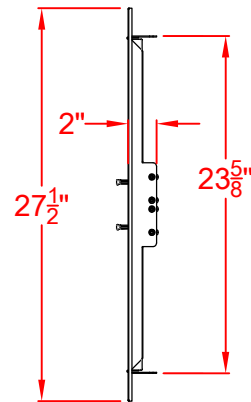

BUILT-IN DOUBLE DOORS-28"

LAZYSMAN 28" BUILT-IN DOORS
MODEL: AC-BIDI
ISLAND CUTOUT IN BLUE

SCALE: 1:1

TOP VIEW

FRONT VIEW

RIGHT SIDE VIEW

LAZYMAN 28" BUILT-IN DOORS
MODEL: AC-BIDI
ISLAND CUTOUT
SCALE: 1:1

TOP VIEW

FRONT VIEW

RIGHT SIDE VIEW

LAZYMEN 28" BUILT-IN DOORS
MODEL: AC-BIDI
WITH DIMENSIONS

SCALE: 1:1

TOP VIEW

FRONT VIEW

RIGHT SIDE VIEW