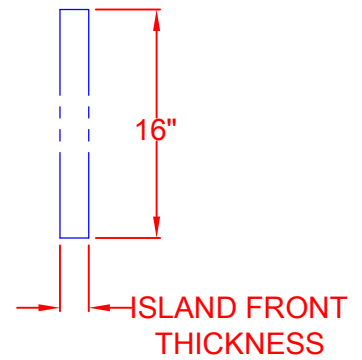

BUILT-IN DOUBLE DOORS-28"

LAZYSMAN 28" BUILT-IN DOORS
MODEL: AC-BIDI
ISLAND CUTOUT IN BLUE

SCALE: 1:1

TOP VIEW

FRONT VIEW

RIGHT SIDE VIEW

LAZYMAN 28" BUILT-IN DOORS
MODEL: AC-BIDI
ISLAND CUTOUT
SCALE: 1:1

TOP VIEW

FRONT VIEW

RIGHT SIDE VIEW

LAZYMEN 28" BUILT-IN DOORS
MODEL: AC-BIDI
WITH DIMENSIONS

SCALE: 1:1

TOP VIEW

FRONT VIEW

RIGHT SIDE VIEW