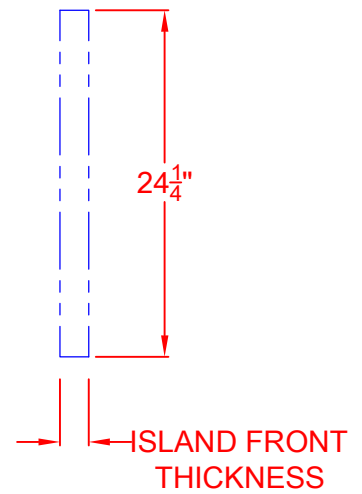

BUILT-IN DOUBLE DOORS-28"

LAZYSMAN 28" BUILT-IN DOORS
MODEL: AC-BIDI
ISLAND CUTOUT IN BLUE

SCALE: 1:1

TOP VIEW

FRONT VIEW

RIGHT SIDE VIEW

LAZYMAN 28" BUILT-IN DOORS
MODEL: AC-BIDI
ISLAND CUTOUT
SCALE: 1:1

TOP VIEW

FRONT VIEW

RIGHT SIDE VIEW

LAZYMEN 28" BUILT-IN DOORS
MODEL: AC-BIDI
WITH DIMENSIONS

SCALE: 1:1

TOP VIEW

FRONT VIEW

RIGHT SIDE VIEW