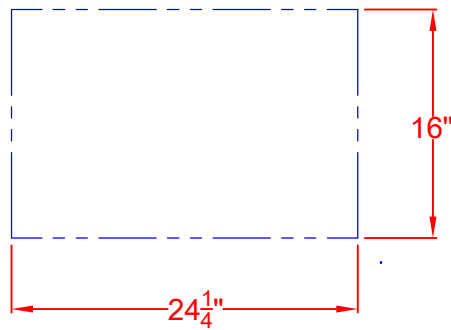

BUILT-IN DOUBLE DOORS-28"

LAZYSMAN 28" BUILT-IN DOORS
MODEL: AC-BIDI
ISLAND CUTOUT IN BLUE

SCALE: 1:1

TOP VIEW

FRONT VIEW

RIGHT SIDE VIEW

LAZYMAN 28" BUILT-IN DOORS
MODEL: AC-BIDI
ISLAND CUTOUT
SCALE: 1:1

TOP VIEW

FRONT VIEW

RIGHT SIDE VIEW

LAZYMEN 28" BUILT-IN DOORS
MODEL: AC-BIDI
WITH DIMENSIONS

SCALE: 1:1

TOP VIEW

FRONT VIEW

RIGHT SIDE VIEW