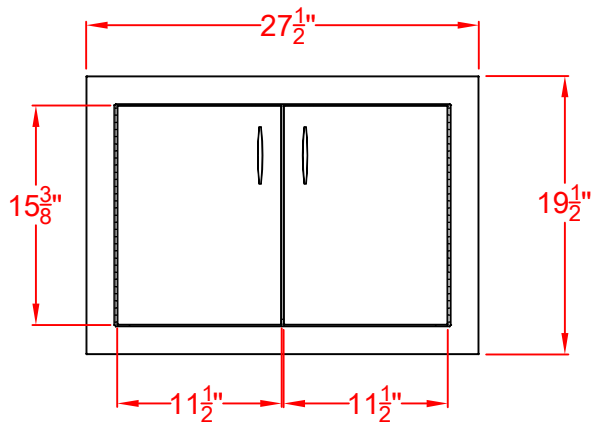

BUILT-IN DOUBLE DOORS-28"

LAZYSMAN 28" BUILT-IN DOORS
MODEL: AC-BIDI
ISLAND CUTOUT IN BLUE

SCALE: 1:1

TOP VIEW

FRONT VIEW

RIGHT SIDE VIEW

LAZYMAN 28" BUILT-IN DOORS
MODEL: AC-BIDI
ISLAND CUTOUT
SCALE: 1:1

TOP VIEW

FRONT VIEW

RIGHT SIDE VIEW

LAZYMEN 28" BUILT-IN DOORS
MODEL: AC-BIDI
WITH DIMENSIONS

SCALE: 1:1

TOP VIEW

FRONT VIEW

RIGHT SIDE VIEW