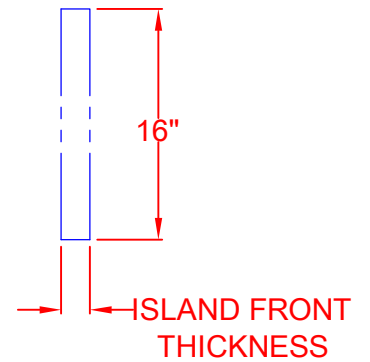

BUILT-IN DOUBLE DOORS-40"

LAZYMEN 40" BUILT-IN DOORS
MODEL: AC-BIDI-40
ISLAND CUTOUT IN BLUE

SCALE: 1:1

TOP VIEW

FRONT VIEW

RIGHT SIDE VIEW

LAZYMEN 40" BUILT-IN DOORS
MODEL: AC-BIDI-40
ISLAND CUTOUT
SCALE: 1:1

TOP VIEW

FRONT VIEW

RIGHT SIDE VIEW

LAZYMEN 40" BUILT-IN DOORS

MODEL: AC-BIDI-40
WITH DIMENSIONS

SCALE: 1:1

TOP VIEW

FRONT VIEW

RIGHT SIDE VIEW