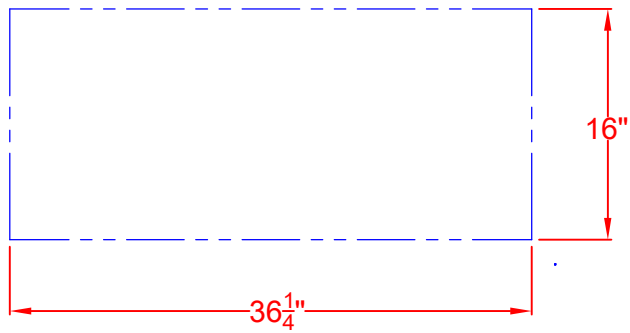

BUILT-IN DOUBLE DOORS-40"

LAZYMEN 40" BUILT-IN DOORS
MODEL: AC-BIDI-40
ISLAND CUTOUT IN BLUE

SCALE: 1:1

TOP VIEW

FRONT VIEW

RIGHT SIDE VIEW

LAZYMEN 40" BUILT-IN DOORS
MODEL: AC-BIDI-40
ISLAND CUTOUT
SCALE: 1:1

TOP VIEW

FRONT VIEW

RIGHT SIDE VIEW

LAZYMEN 40" BUILT-IN DOORS

MODEL: AC-BIDI-40
WITH DIMENSIONS

SCALE: 1:1

TOP VIEW

FRONT VIEW

RIGHT SIDE VIEW