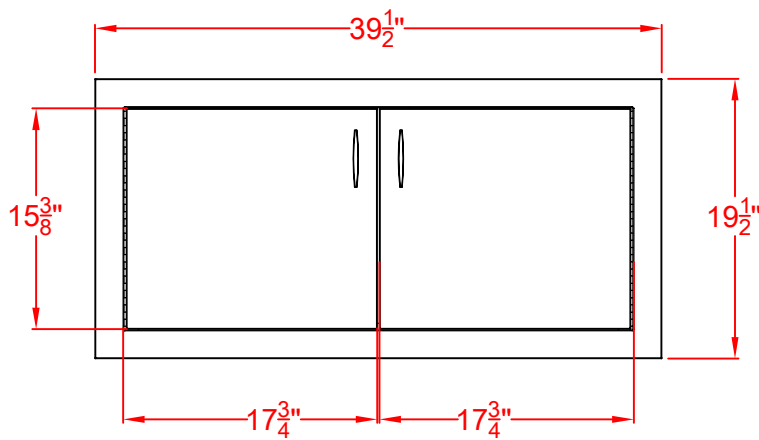

BUILT-IN DOUBLE DOORS-40"

LAZYMEN 40" BUILT-IN DOORS
MODEL: AC-BIDI-40
ISLAND CUTOUT IN BLUE

SCALE: 1:1

TOP VIEW

FRONT VIEW

RIGHT SIDE VIEW

LAZYMEN 40" BUILT-IN DOORS
MODEL: AC-BIDI-40
ISLAND CUTOUT
SCALE: 1:1

TOP VIEW

FRONT VIEW

RIGHT SIDE VIEW

LAZYMEN 40" BUILT-IN DOORS

MODEL: AC-BIDI-40
WITH DIMENSIONS

SCALE: 1:1

TOP VIEW

FRONT VIEW

RIGHT SIDE VIEW