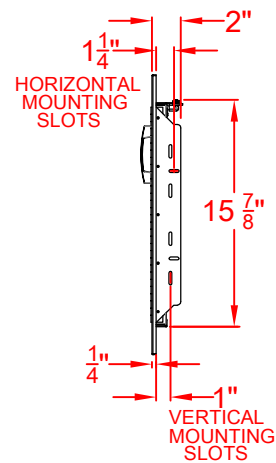

BUILT-IN DOUBLE DOORS-40"

LAZYMEN 40" BUILT-IN DOORS
MODEL: AC-BIDI-40
ISLAND CUTOUT IN BLUE

SCALE: 1:1

TOP VIEW

FRONT VIEW

RIGHT SIDE VIEW

LAZYMEN 40" BUILT-IN DOORS
MODEL: AC-BIDI-40
ISLAND CUTOUT
SCALE: 1:1

TOP VIEW

FRONT VIEW

RIGHT SIDE VIEW

LAZYMEN 40" BUILT-IN DOORS

MODEL: AC-BIDI-40
WITH DIMENSIONS

SCALE: 1:1

TOP VIEW

FRONT VIEW

RIGHT SIDE VIEW