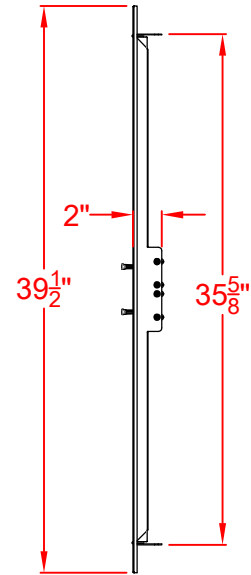

BUILT-IN DOUBLE DOORS-40"

LAZYMEN 40" BUILT-IN DOORS
MODEL: AC-BIDI-40
ISLAND CUTOUT IN BLUE

SCALE: 1:1

TOP VIEW

FRONT VIEW

RIGHT SIDE VIEW

LAZYMEN 40" BUILT-IN DOORS
MODEL: AC-BIDI-40
ISLAND CUTOUT
SCALE: 1:1

TOP VIEW

FRONT VIEW

RIGHT SIDE VIEW

LAZYMEN 40" BUILT-IN DOORS

MODEL: AC-BIDI-40
WITH DIMENSIONS

SCALE: 1:1

TOP VIEW

FRONT VIEW

RIGHT SIDE VIEW