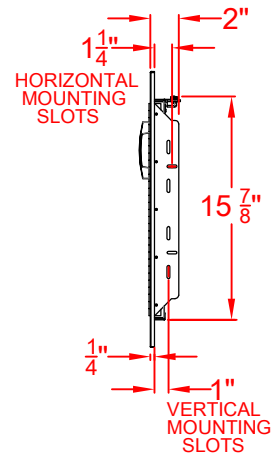

# BUILT-IN SINGLE DOOR- LEFT HAND

LAZYSMAN BUILT-IN SINGLE DOOR  
LEFT HAND  
MODEL: BI-1X-DI L  
ISLAND CUTOUT IN BLUE

SCALE: 1:1

FRONT VIEW

FRONT VIEW

RIGHT SIDE VIEW

LAZYMEN BUILT-IN SINGLE DOOR  
LEFT HAND  
MODEL: BI-1X-DI L  
ISLAND CUTOUT

SCALE: 1:1

TOP VIEW

FRONT VIEW

RIGHT SIDE VIEW

LAZYMEN BUILT-IN SINGLE DOOR  
LEFT HAND  
MODEL: BI-1X-DI L  
WITH DIMENSIONS

SCALE: 1:1

TOP VIEW

FRONT VIEW

RIGHT SIDE VIEW