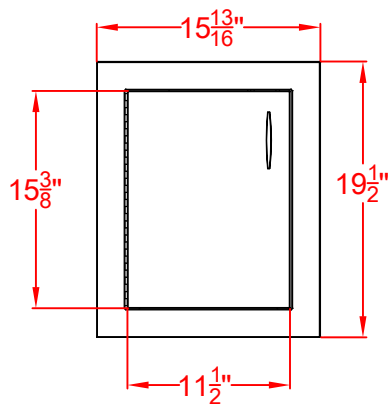

# BUILT-IN SINGLE DOOR- LEFT HAND

LAZYSMAN BUILT-IN SINGLE DOOR  
LEFT HAND  
MODEL: BI-1X-DI L  
ISLAND CUTOUT IN BLUE

SCALE: 1:1

FRONT VIEW

FRONT VIEW

RIGHT SIDE VIEW

LAZYMEN BUILT-IN SINGLE DOOR  
LEFT HAND  
MODEL: BI-1X-DI L  
ISLAND CUTOUT

SCALE: 1:1

TOP VIEW

FRONT VIEW

RIGHT SIDE VIEW

LAZYMEN BUILT-IN SINGLE DOOR  
LEFT HAND  
MODEL: BI-1X-DI L  
WITH DIMENSIONS

SCALE: 1:1

TOP VIEW

FRONT VIEW

RIGHT SIDE VIEW