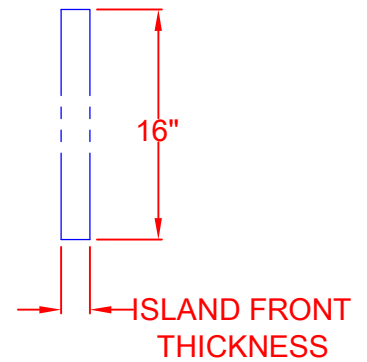

# BUILT-IN SINGLE DOOR- LEFT HAND

LAZYSMAN BUILT-IN SINGLE DOOR  
LEFT HAND  
MODEL: BI-1X-DI L  
ISLAND CUTOUT IN BLUE

SCALE: 1:1

FRONT VIEW

FRONT VIEW

RIGHT SIDE VIEW

LAZYMEN BUILT-IN SINGLE DOOR  
LEFT HAND  
MODEL: BI-1X-DI L  
ISLAND CUTOUT

SCALE: 1:1

TOP VIEW

FRONT VIEW

RIGHT SIDE VIEW

LAZYMEN BUILT-IN SINGLE DOOR  
LEFT HAND  
MODEL: BI-1X-DI L  
WITH DIMENSIONS

SCALE: 1:1

TOP VIEW

FRONT VIEW

RIGHT SIDE VIEW