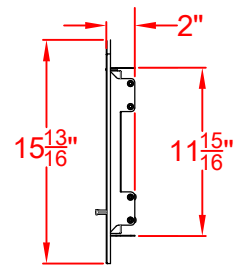

# BUILT-IN SINGLE DOOR- LEFT HAND

LAZYSMAN BUILT-IN SINGLE DOOR  
LEFT HAND  
MODEL: BI-1X-DI L  
ISLAND CUTOUT IN BLUE

SCALE: 1:1

FRONT VIEW

FRONT VIEW

RIGHT SIDE VIEW

LAZYMEN BUILT-IN SINGLE DOOR  
LEFT HAND  
MODEL: BI-1X-DI L  
ISLAND CUTOUT

SCALE: 1:1

TOP VIEW

FRONT VIEW

RIGHT SIDE VIEW

LAZYMEN BUILT-IN SINGLE DOOR  
LEFT HAND  
MODEL: BI-1X-DI L  
WITH DIMENSIONS

SCALE: 1:1

TOP VIEW

FRONT VIEW

RIGHT SIDE VIEW