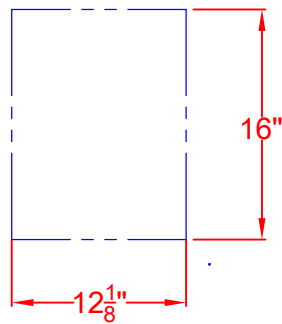

# BUILT-IN SINGLE DOOR- LEFT HAND

LAZYSMAN BUILT-IN SINGLE DOOR  
LEFT HAND  
MODEL: BI-1X-DI L  
ISLAND CUTOUT IN BLUE

SCALE: 1:1

FRONT VIEW

FRONT VIEW

RIGHT SIDE VIEW

LAZYMEN BUILT-IN SINGLE DOOR  
LEFT HAND  
MODEL: BI-1X-DI L  
ISLAND CUTOUT

SCALE: 1:1

TOP VIEW

FRONT VIEW

RIGHT SIDE VIEW

LAZYMEN BUILT-IN SINGLE DOOR  
LEFT HAND  
MODEL: BI-1X-DI L  
WITH DIMENSIONS

SCALE: 1:1

TOP VIEW

FRONT VIEW

RIGHT SIDE VIEW