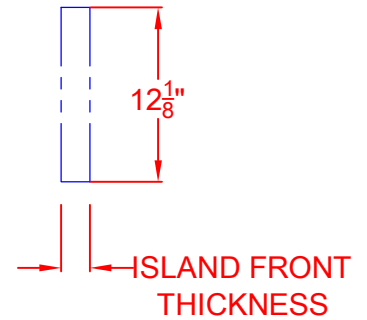

# BUILT-IN SINGLE DOOR- LEFT HAND

LAZYSMAN BUILT-IN SINGLE DOOR  
LEFT HAND  
MODEL: BI-1X-DI L  
ISLAND CUTOUT IN BLUE

SCALE: 1:1

FRONT VIEW

FRONT VIEW

RIGHT SIDE VIEW

LAZYMEN BUILT-IN SINGLE DOOR  
LEFT HAND  
MODEL: BI-1X-DI L  
ISLAND CUTOUT

SCALE: 1:1

TOP VIEW

FRONT VIEW

RIGHT SIDE VIEW

LAZYMEN BUILT-IN SINGLE DOOR  
LEFT HAND  
MODEL: BI-1X-DI L  
WITH DIMENSIONS

SCALE: 1:1

TOP VIEW

FRONT VIEW

RIGHT SIDE VIEW