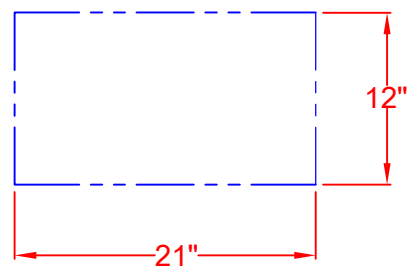

LM210-20

LAZYMEN LM210-20
BUILT-IN BURNER
ISLAND CUTOUT IN BLUE

SCALE: 1:1

TOP VIEW

FRONT VIEW

RIGHT SIDE VIEW

LAZYSMAN LM210-20
BUILT-IN BURNER
ISLAND CUTOUT

SCALE: 1:1

TOP VIEW

FRONT VIEW

RIGHT SIDE VIEW

LAZYMEN LM210-20
BUILT-IN BURNER
WITH DIMENSIONS

SCALE: 1:1

TOP VIEW

FRONT VIEW

RIGHT SIDE VIEW