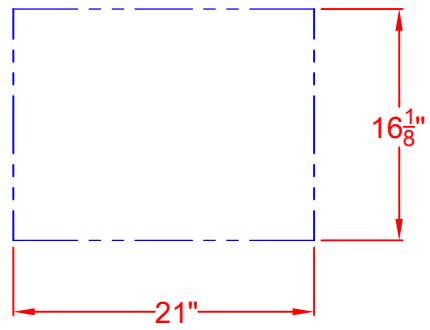

LM210-20

LAZYMEN LM210-20
BUILT-IN BURNER
ISLAND CUTOUT IN BLUE

SCALE: 1:1

TOP VIEW

FRONT VIEW

RIGHT SIDE VIEW

LAZYSMAN LM210-20
BUILT-IN BURNER
ISLAND CUTOUT

SCALE: 1:1

TOP VIEW

FRONT VIEW

RIGHT SIDE VIEW

LAZYMEN LM210-20
BUILT-IN BURNER
WITH DIMENSIONS

SCALE: 1:1

TOP VIEW

FRONT VIEW

RIGHT SIDE VIEW