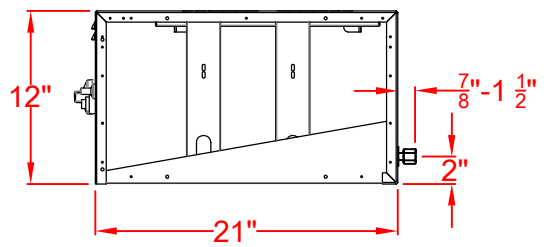

TOP VIEW

FRONT VIEW

RIGHT SIDE VIEW

LAZYMEN LM210-20
BUILT-IN BURNER
WITH DIMENSIONS

SCALE: 1:1

TOP VIEW

FRONT VIEW

RIGHT SIDE VIEW