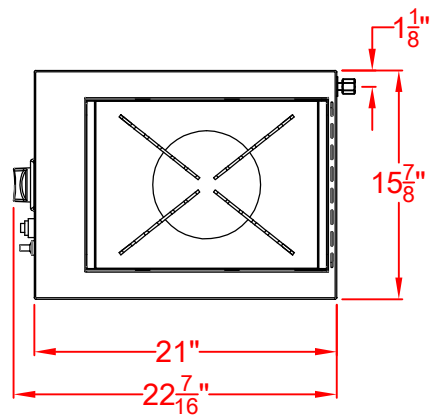

LM210-20

LAZYMEN LM210-20
BUILT-IN BURNER
ISLAND CUTOUT IN BLUE

SCALE: 1:1

TOP VIEW

FRONT VIEW

RIGHT SIDE VIEW

LAZYSMAN LM210-20
BUILT-IN BURNER
ISLAND CUTOUT

SCALE: 1:1

TOP VIEW

FRONT VIEW

RIGHT SIDE VIEW

LAZYMEN LM210-20
BUILT-IN BURNER
WITH DIMENSIONS

SCALE: 1:1

TOP VIEW

FRONT VIEW

RIGHT SIDE VIEW