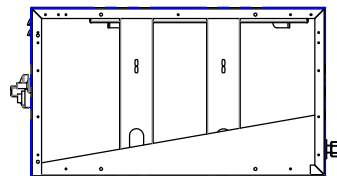

LM210-20

LAZYMEN LM210-20
BUILT-IN BURNER
ISLAND CUTOUT IN BLUE

SCALE: 1:1

TOP VIEW

FRONT VIEW

RIGHT SIDE VIEW

LAZYSMAN LM210-20
BUILT-IN BURNER
ISLAND CUTOUT

SCALE: 1:1

TOP VIEW

FRONT VIEW

RIGHT SIDE VIEW

LAZYMEN LM210-20
BUILT-IN BURNER
WITH DIMENSIONS

SCALE: 1:1

TOP VIEW

FRONT VIEW

RIGHT SIDE VIEW