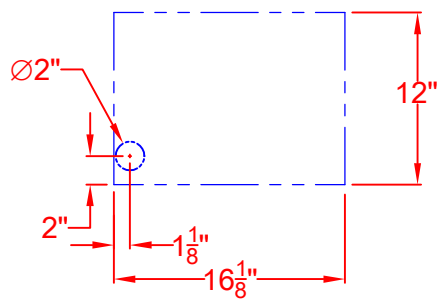

LM210-20

LAZYMEN LM210-20
BUILT-IN BURNER
ISLAND CUTOUT IN BLUE

SCALE: 1:1

TOP VIEW

FRONT VIEW

RIGHT SIDE VIEW

LAZYSMAN LM210-20
BUILT-IN BURNER
ISLAND CUTOUT

SCALE: 1:1

TOP VIEW

FRONT VIEW

RIGHT SIDE VIEW

LAZYMEN LM210-20
BUILT-IN BURNER
WITH DIMENSIONS

SCALE: 1:1

TOP VIEW

FRONT VIEW

RIGHT SIDE VIEW