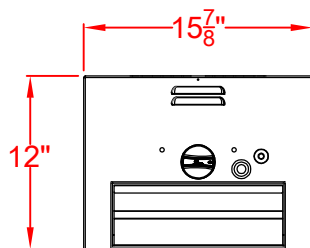

TOP VIEW

FRONT VIEW

RIGHT SIDE VIEW

LAZYMEN LM210-20
BUILT-IN BURNER
WITH DIMENSIONS

SCALE: 1:1

TOP VIEW

FRONT VIEW

RIGHT SIDE VIEW