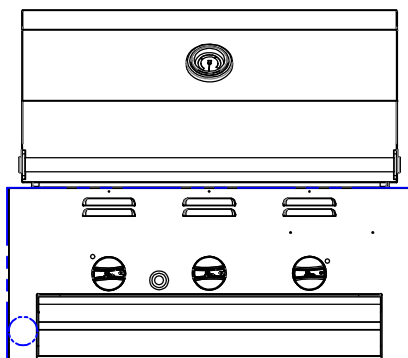

# LM210-28

LAZYMEN LM210-28  
BUILT-IN GRILL  
ISLAND CUTOUT IN BLUE

SCALE: 1:1

TOP VIEW

Standard Hood

FRONT VIEW

RIGHT SIDE VIEW

LAZYMEN LM210-28  
BUILT-IN GRILL  
ISLAND CUTOUT

SCALE: 1:1

TOP VIEW

FRONT VIEW

RIGHT SIDE VIEW

LAZYMEN LM210-28  
BUILT-IN GRILL  
WITH DIMENSIONS

SCALE: 1:1

TOP VIEW

Standard Hood

FRONT VIEW

RIGHT SIDE VIEW