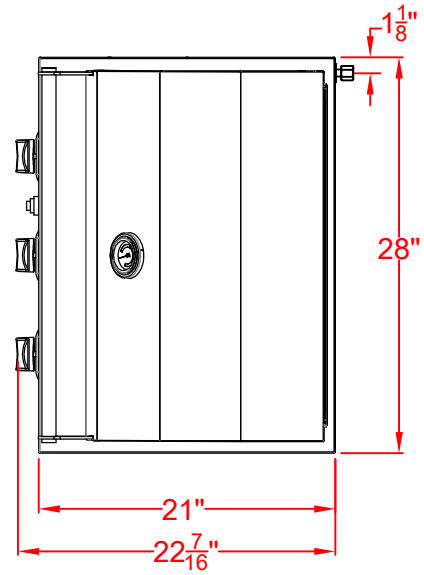

# LM210-28

LAZYMEN LM210-28  
BUILT-IN GRILL  
ISLAND CUTOUT IN BLUE

SCALE: 1:1

TOP VIEW

Standard Hood

FRONT VIEW

RIGHT SIDE VIEW

LAZYMEN LM210-28  
BUILT-IN GRILL  
ISLAND CUTOUT

SCALE: 1:1

TOP VIEW

FRONT VIEW

RIGHT SIDE VIEW

LAZYMEN LM210-28  
BUILT-IN GRILL  
WITH DIMENSIONS

SCALE: 1:1

TOP VIEW

Standard Hood

FRONT VIEW

RIGHT SIDE VIEW