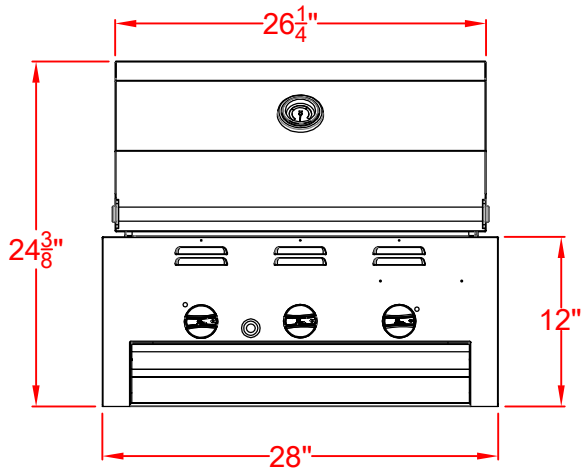

# LM210-28

LAZYMEN LM210-28  
BUILT-IN GRILL  
ISLAND CUTOUT IN BLUE

SCALE: 1:1

TOP VIEW

Standard Hood

FRONT VIEW

RIGHT SIDE VIEW

LAZYMEN LM210-28  
BUILT-IN GRILL  
ISLAND CUTOUT

SCALE: 1:1

TOP VIEW

FRONT VIEW

RIGHT SIDE VIEW

LAZYMEN LM210-28  
BUILT-IN GRILL  
WITH DIMENSIONS

SCALE: 1:1

TOP VIEW

Standard Hood

FRONT VIEW

RIGHT SIDE VIEW