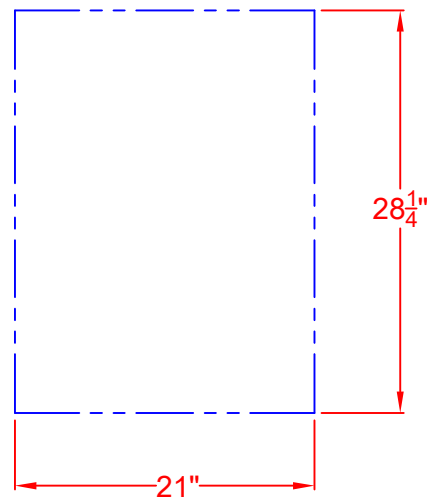

# LM210-28

LAZYMEN LM210-28  
BUILT-IN GRILL  
ISLAND CUTOUT IN BLUE

SCALE: 1:1

TOP VIEW

Standard Hood

FRONT VIEW

RIGHT SIDE VIEW

LAZYMEN LM210-28  
BUILT-IN GRILL  
ISLAND CUTOUT

SCALE: 1:1

TOP VIEW

FRONT VIEW

RIGHT SIDE VIEW

LAZYMEN LM210-28  
BUILT-IN GRILL  
WITH DIMENSIONS

SCALE: 1:1

TOP VIEW

Standard Hood

FRONT VIEW

RIGHT SIDE VIEW