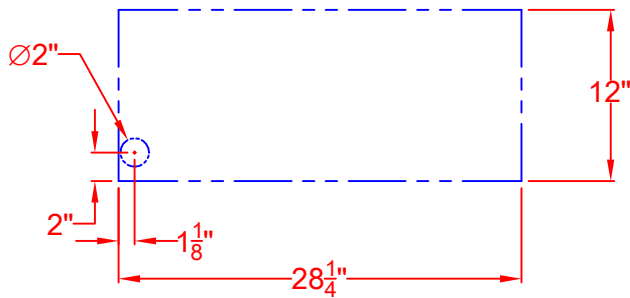

# LM210-28

LAZYMEN LM210-28  
BUILT-IN GRILL  
ISLAND CUTOUT IN BLUE

SCALE: 1:1

TOP VIEW

Standard Hood

FRONT VIEW

RIGHT SIDE VIEW

LAZYMEN LM210-28  
BUILT-IN GRILL  
ISLAND CUTOUT

SCALE: 1:1

TOP VIEW

FRONT VIEW

RIGHT SIDE VIEW

LAZYMEN LM210-28  
BUILT-IN GRILL  
WITH DIMENSIONS

SCALE: 1:1

TOP VIEW

Standard Hood

FRONT VIEW

RIGHT SIDE VIEW