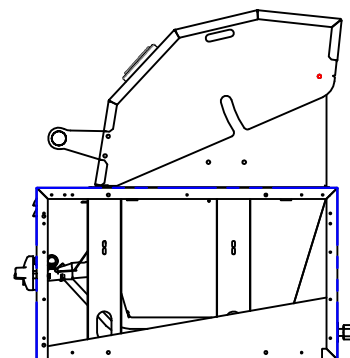

# LM210-28

LAZYMEN LM210-28  
BUILT-IN GRILL  
ISLAND CUTOUT IN BLUE

SCALE: 1:1

TOP VIEW

Standard Hood

FRONT VIEW

RIGHT SIDE VIEW

LAZYMEN LM210-28  
BUILT-IN GRILL  
ISLAND CUTOUT

SCALE: 1:1

TOP VIEW

FRONT VIEW

RIGHT SIDE VIEW

LAZYMEN LM210-28  
BUILT-IN GRILL  
WITH DIMENSIONS

SCALE: 1:1

TOP VIEW

Standard Hood

FRONT VIEW

RIGHT SIDE VIEW