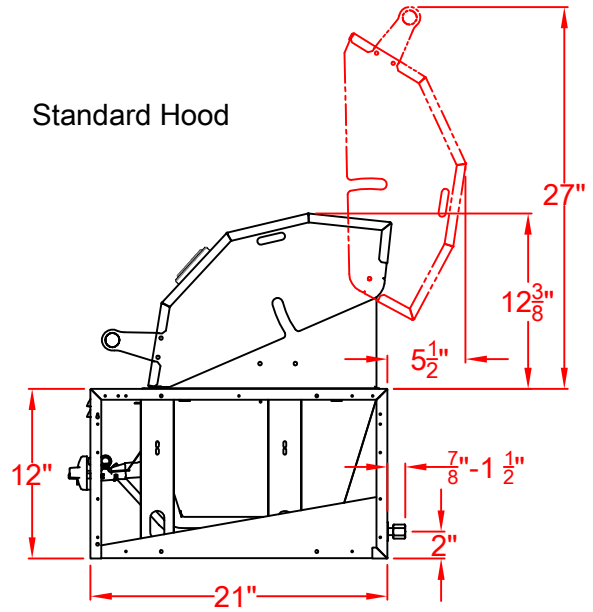

# LM210-28

LAZYMEN LM210-28  
BUILT-IN GRILL  
ISLAND CUTOUT IN BLUE

SCALE: 1:1

TOP VIEW

Standard Hood

FRONT VIEW

RIGHT SIDE VIEW

LAZYMEN LM210-28  
BUILT-IN GRILL  
ISLAND CUTOUT

SCALE: 1:1

TOP VIEW

FRONT VIEW

RIGHT SIDE VIEW

LAZYMEN LM210-28  
BUILT-IN GRILL  
WITH DIMENSIONS

SCALE: 1:1

TOP VIEW

Standard Hood

FRONT VIEW

RIGHT SIDE VIEW