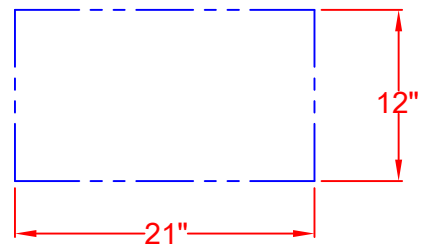

# LM210-28

LAZYMEN LM210-28  
BUILT-IN GRILL  
ISLAND CUTOUT IN BLUE

SCALE: 1:1

TOP VIEW

Standard Hood

FRONT VIEW

RIGHT SIDE VIEW

LAZYMEN LM210-28  
BUILT-IN GRILL  
ISLAND CUTOUT

SCALE: 1:1

TOP VIEW

FRONT VIEW

RIGHT SIDE VIEW

LAZYMEN LM210-28  
BUILT-IN GRILL  
WITH DIMENSIONS

SCALE: 1:1

TOP VIEW

Standard Hood

FRONT VIEW

RIGHT SIDE VIEW