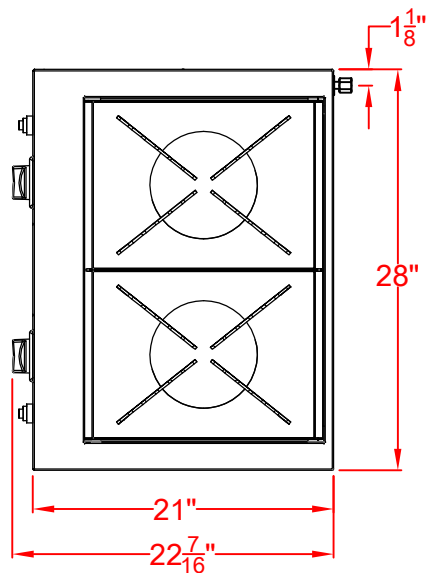

LM210-30

LAZYMEN LM210-30
BUILT-IN BURNER
ISLAND CUTOUT IN BLUE

SCALE: 1:1

TOP VIEW

FRONT VIEW

RIGHT SIDE VIEW

LAZYMEN LM210-30
BUILT-IN BURNER
ISLAND CUTOUT

SCALE: 1:1

TOP VIEW

FRONT VIEW

RIGHT SIDE VIEW

LAZYMEN LM210-30
BUILT-IN BURNER
WITH DIMENSIONS

TOP VIEW

FRONT VIEW

RIGHT SIDE VIEW