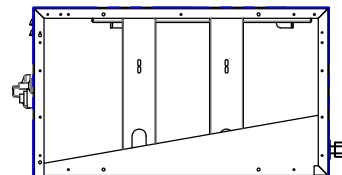

LM210-30

LAZYMEN LM210-30
BUILT-IN BURNER
ISLAND CUTOUT IN BLUE

SCALE: 1:1

TOP VIEW

FRONT VIEW

RIGHT SIDE VIEW

LAZYMEN LM210-30
BUILT-IN BURNER
ISLAND CUTOUT

SCALE: 1:1

TOP VIEW

FRONT VIEW

RIGHT SIDE VIEW

LAZYMEN LM210-30
BUILT-IN BURNER
WITH DIMENSIONS

TOP VIEW

FRONT VIEW

RIGHT SIDE VIEW