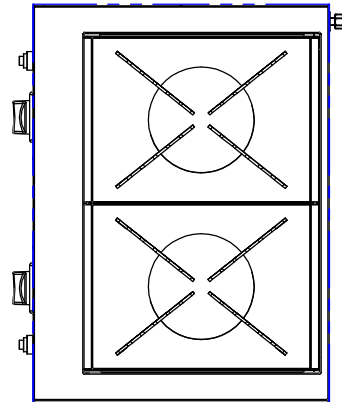

LM210-30

LAZYMEN LM210-30
BUILT-IN BURNER
ISLAND CUTOUT IN BLUE

SCALE: 1:1

TOP VIEW

FRONT VIEW

RIGHT SIDE VIEW

LAZYMEN LM210-30
BUILT-IN BURNER
ISLAND CUTOUT

SCALE: 1:1

TOP VIEW

FRONT VIEW

RIGHT SIDE VIEW

LAZYMEN LM210-30
BUILT-IN BURNER
WITH DIMENSIONS

TOP VIEW

FRONT VIEW

RIGHT SIDE VIEW