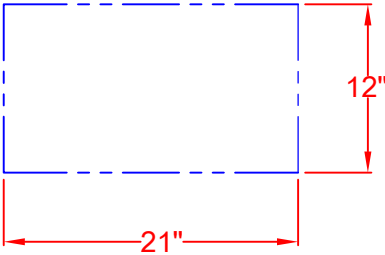

LM210-30

LAZYMEN LM210-30
BUILT-IN BURNER
ISLAND CUTOUT IN BLUE

SCALE: 1:1

TOP VIEW

FRONT VIEW

RIGHT SIDE VIEW

LAZYMEN LM210-30
BUILT-IN BURNER
ISLAND CUTOUT

SCALE: 1:1

TOP VIEW

FRONT VIEW

RIGHT SIDE VIEW

LAZYMEN LM210-30
BUILT-IN BURNER
WITH DIMENSIONS

TOP VIEW

FRONT VIEW

RIGHT SIDE VIEW