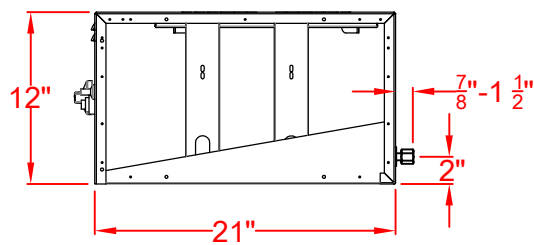

TOP VIEW

FRONT VIEW

RIGHT SIDE VIEW

LAZYMEN LM210-30
BUILT-IN BURNER
WITH DIMENSIONS

TOP VIEW

FRONT VIEW

RIGHT SIDE VIEW