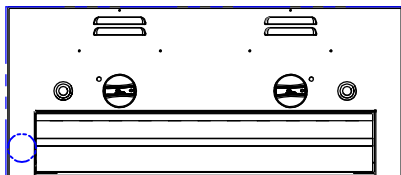

LM210-30

LAZYMEN LM210-30
BUILT-IN BURNER
ISLAND CUTOUT IN BLUE

SCALE: 1:1

TOP VIEW

FRONT VIEW

RIGHT SIDE VIEW

LAZYMEN LM210-30
BUILT-IN BURNER
ISLAND CUTOUT

SCALE: 1:1

TOP VIEW

FRONT VIEW

RIGHT SIDE VIEW

LAZYMEN LM210-30
BUILT-IN BURNER
WITH DIMENSIONS

TOP VIEW

FRONT VIEW

RIGHT SIDE VIEW