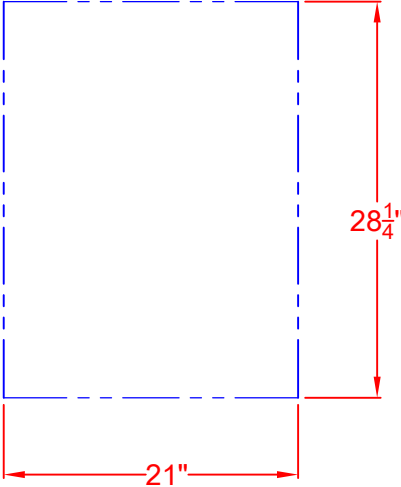

LM210-30

LAZYMEN LM210-30
BUILT-IN BURNER
ISLAND CUTOUT IN BLUE

SCALE: 1:1

TOP VIEW

FRONT VIEW

RIGHT SIDE VIEW

LAZYMEN LM210-30
BUILT-IN BURNER
ISLAND CUTOUT

SCALE: 1:1

TOP VIEW

FRONT VIEW

RIGHT SIDE VIEW

LAZYMEN LM210-30
BUILT-IN BURNER
WITH DIMENSIONS

TOP VIEW

FRONT VIEW

RIGHT SIDE VIEW