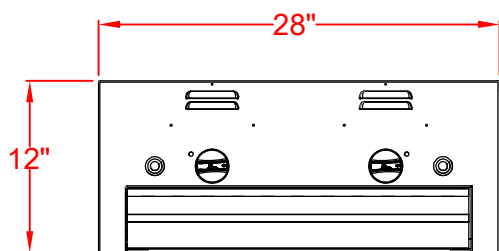

LM210-30

LAZYMEN LM210-30
BUILT-IN BURNER
ISLAND CUTOUT IN BLUE

SCALE: 1:1

TOP VIEW

FRONT VIEW

RIGHT SIDE VIEW

LAZYMEN LM210-30
BUILT-IN BURNER
ISLAND CUTOUT

SCALE: 1:1

TOP VIEW

FRONT VIEW

RIGHT SIDE VIEW

LAZYMEN LM210-30
BUILT-IN BURNER
WITH DIMENSIONS

TOP VIEW

FRONT VIEW

RIGHT SIDE VIEW