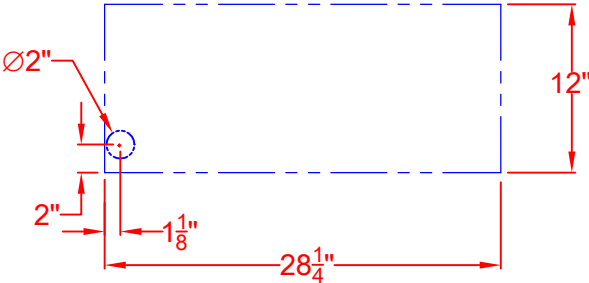

LM210-30

LAZYMEN LM210-30
BUILT-IN BURNER
ISLAND CUTOUT IN BLUE

SCALE: 1:1

TOP VIEW

FRONT VIEW

RIGHT SIDE VIEW

LAZYMEN LM210-30
BUILT-IN BURNER
ISLAND CUTOUT

SCALE: 1:1

TOP VIEW

FRONT VIEW

RIGHT SIDE VIEW

LAZYMEN LM210-30
BUILT-IN BURNER
WITH DIMENSIONS

TOP VIEW

FRONT VIEW

RIGHT SIDE VIEW