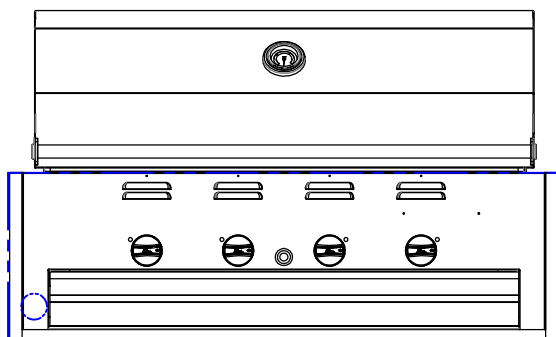

LM210-40 + SSIK-40

LAZYSMAN LM210-40
BUILT-IN GRILL
WITH INSULATION PANELS
SSIK-40

SCALE: 1:1

TOP VIEW

Standard Hood

FRONT VIEW

RIGHT SIDE VIEW

LAZYMEN LM210-40
BUILT-IN GRILL
WITH INSULATION PANELS
SSIK-40
ISLAND CUTOUT

SCALE: 1:1

TOP VIEW

FRONT VIEW

RIGHT SIDE VIEW

LAZYMEN LM210-40
BUILT-IN GRILL
WITH INSULATION PANELS
SSIK-40
WITH DIMENSIONS

SCALE: 1:1

TOP VIEW

Standard Hood

FRONT VIEW

RIGHT SIDE VIEW