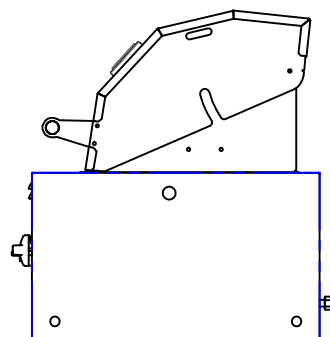

LM210-40 + SSIK-40

LAZYSMAN LM210-40
BUILT-IN GRILL
WITH INSULATION PANELS
SSIK-40

SCALE: 1:1

TOP VIEW

Standard Hood

FRONT VIEW

RIGHT SIDE VIEW

LAZYMEN LM210-40
BUILT-IN GRILL
WITH INSULATION PANELS
SSIK-40
ISLAND CUTOUT

SCALE: 1:1

TOP VIEW

FRONT VIEW

RIGHT SIDE VIEW

LAZYMEN LM210-40
BUILT-IN GRILL
WITH INSULATION PANELS
SSIK-40
WITH DIMENSIONS

SCALE: 1:1

TOP VIEW

Standard Hood

FRONT VIEW

RIGHT SIDE VIEW