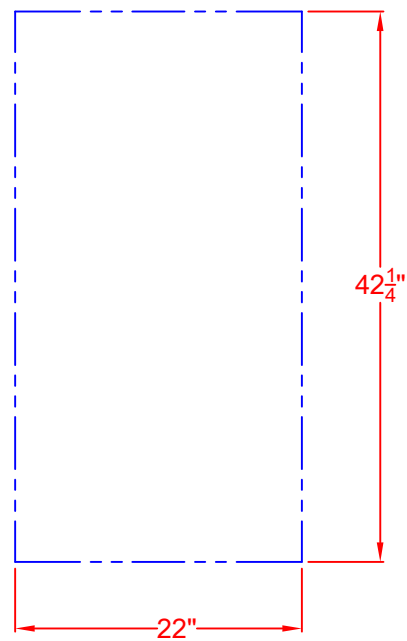

LM210-40 + SSIK-40

LAZYSMAN LM210-40
BUILT-IN GRILL
WITH INSULATION PANELS
SSIK-40

SCALE: 1:1

TOP VIEW

Standard Hood

FRONT VIEW

RIGHT SIDE VIEW

LAZYMEN LM210-40
BUILT-IN GRILL
WITH INSULATION PANELS
SSIK-40
ISLAND CUTOUT

SCALE: 1:1

TOP VIEW

FRONT VIEW

RIGHT SIDE VIEW

LAZYMEN LM210-40
BUILT-IN GRILL
WITH INSULATION PANELS
SSIK-40
WITH DIMENSIONS

SCALE: 1:1

TOP VIEW

Standard Hood

FRONT VIEW

RIGHT SIDE VIEW