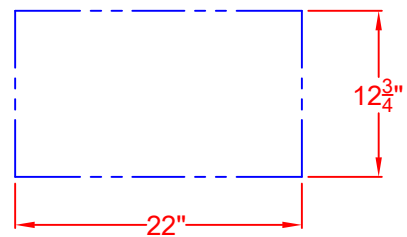

LM210-40 + SSIK-40

LAZYSMAN LM210-40
BUILT-IN GRILL
WITH INSULATION PANELS
SSIK-40

SCALE: 1:1

TOP VIEW

Standard Hood

FRONT VIEW

RIGHT SIDE VIEW

LAZYMEN LM210-40
BUILT-IN GRILL
WITH INSULATION PANELS
SSIK-40
ISLAND CUTOUT

SCALE: 1:1

TOP VIEW

FRONT VIEW

RIGHT SIDE VIEW

LAZYMEN LM210-40
BUILT-IN GRILL
WITH INSULATION PANELS
SSIK-40
WITH DIMENSIONS

SCALE: 1:1

TOP VIEW

Standard Hood

FRONT VIEW

RIGHT SIDE VIEW