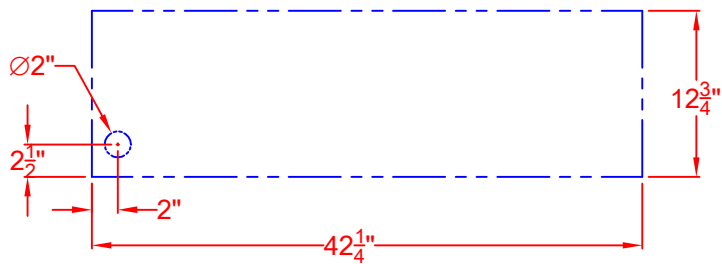

LM210-40 + SSIK-40

LAZYSMAN LM210-40
BUILT-IN GRILL
WITH INSULATION PANELS
SSIK-40

SCALE: 1:1

TOP VIEW

Standard Hood

FRONT VIEW

RIGHT SIDE VIEW

LAZYMEN LM210-40
BUILT-IN GRILL
WITH INSULATION PANELS
SSIK-40
ISLAND CUTOUT

SCALE: 1:1

TOP VIEW

FRONT VIEW

RIGHT SIDE VIEW

LAZYMEN LM210-40
BUILT-IN GRILL
WITH INSULATION PANELS
SSIK-40
WITH DIMENSIONS

SCALE: 1:1

TOP VIEW

Standard Hood

FRONT VIEW

RIGHT SIDE VIEW