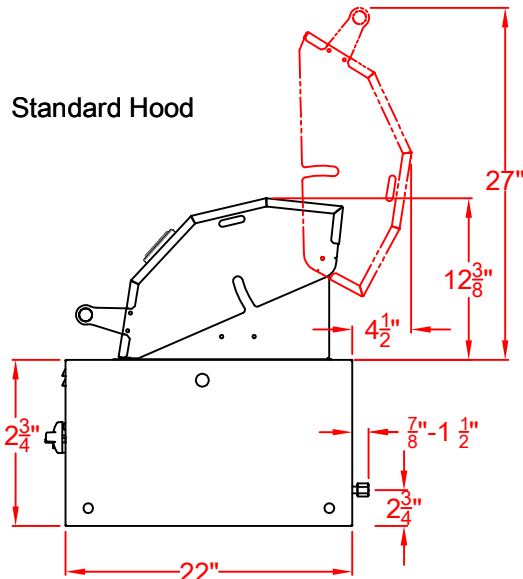

SCALE: 1:1

TOP VIEW

FRONT VIEW

RIGHT SIDE VIEW

LAZYMEN LM210-40
BUILT-IN GRILL
WITH INSULATION PANELS
SSIK-40
WITH DIMENSIONS

SCALE: 1:1

TOP VIEW

Standard Hood

FRONT VIEW

RIGHT SIDE VIEW