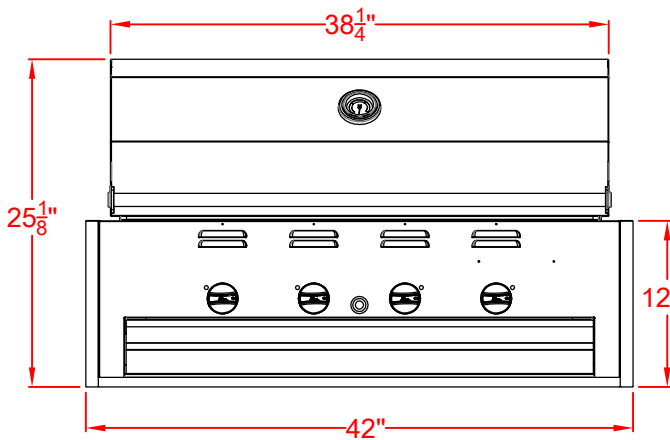

SCALE: 1:1

TOP VIEW

FRONT VIEW

RIGHT SIDE VIEW

LAZYMEN LM210-40
BUILT-IN GRILL
WITH INSULATION PANELS
SSIK-40
WITH DIMENSIONS

SCALE: 1:1

TOP VIEW

Standard Hood

FRONT VIEW

RIGHT SIDE VIEW