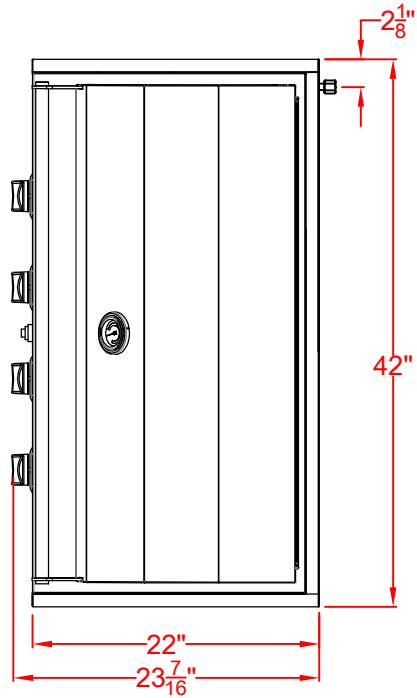

LM210-40 + SSIK-40

LAZYSMAN LM210-40
BUILT-IN GRILL
WITH INSULATION PANELS
SSIK-40

SCALE: 1:1

TOP VIEW

Standard Hood

FRONT VIEW

RIGHT SIDE VIEW

LAZYMEN LM210-40
BUILT-IN GRILL
WITH INSULATION PANELS
SSIK-40
ISLAND CUTOUT

SCALE: 1:1

TOP VIEW

FRONT VIEW

RIGHT SIDE VIEW

LAZYMEN LM210-40
BUILT-IN GRILL
WITH INSULATION PANELS
SSIK-40
WITH DIMENSIONS

SCALE: 1:1

TOP VIEW

Standard Hood

FRONT VIEW

RIGHT SIDE VIEW