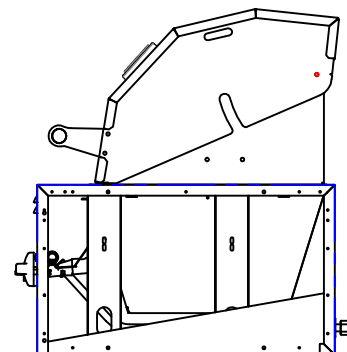

LM210-40

LAZYMEN LM210-40
BUILT-IN GRILL
ISLAND CUTOUT IN BLUE

SCALE: 1:1

TOP VIEW

Standard Hood

FRONT VIEW

RIGHT SIDE VIEW

LAZYSMAN LM210-40
BUILT-IN GRILL
ISLAND CUTOUT

SCALE: 1:1

TOP VIEW

FRONT VIEW

RIGHT SIDE VIEW

LAZYMEN LM210-40
BUILT-IN GRILL
WITH DIMENSIONS

SCALE: 1:1

TOP VIEW

Standard Hood

FRONT VIEW

RIGHT SIDE VIEW