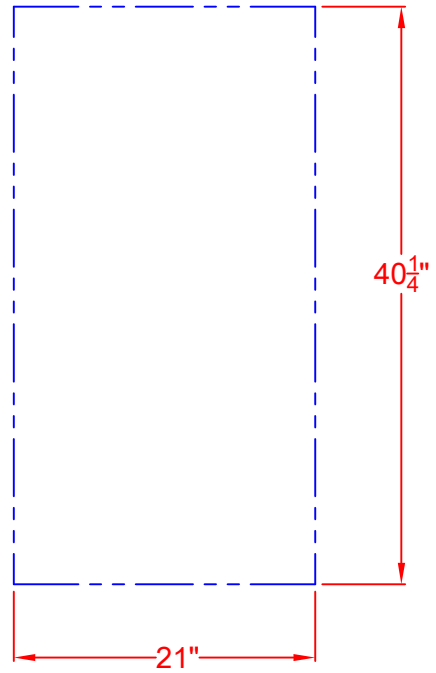

LM210-40

LAZYMEN LM210-40
BUILT-IN GRILL
ISLAND CUTOUT IN BLUE

SCALE: 1:1

TOP VIEW

Standard Hood

FRONT VIEW

RIGHT SIDE VIEW

LAZYSMAN LM210-40
BUILT-IN GRILL
ISLAND CUTOUT

SCALE: 1:1

TOP VIEW

FRONT VIEW

RIGHT SIDE VIEW

LAZYMEN LM210-40
BUILT-IN GRILL
WITH DIMENSIONS

SCALE: 1:1

TOP VIEW

Standard Hood

FRONT VIEW

RIGHT SIDE VIEW