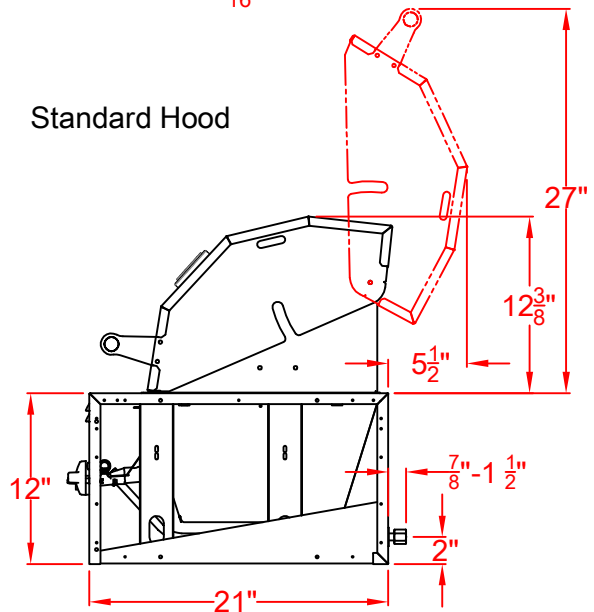

LM210-40

LAZYMEN LM210-40
BUILT-IN GRILL
ISLAND CUTOUT IN BLUE

SCALE: 1:1

TOP VIEW

Standard Hood

FRONT VIEW

RIGHT SIDE VIEW

LAZYSMAN LM210-40
BUILT-IN GRILL
ISLAND CUTOUT

SCALE: 1:1

TOP VIEW

FRONT VIEW

RIGHT SIDE VIEW

LAZYMEN LM210-40
BUILT-IN GRILL
WITH DIMENSIONS

SCALE: 1:1

TOP VIEW

Standard Hood

FRONT VIEW

RIGHT SIDE VIEW