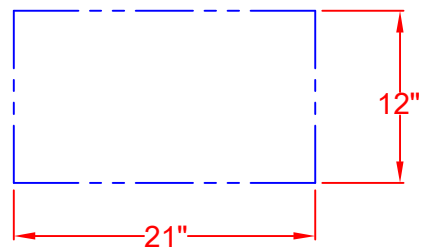

LM210-40

LAZYMEN LM210-40
BUILT-IN GRILL
ISLAND CUTOUT IN BLUE

SCALE: 1:1

TOP VIEW

Standard Hood

FRONT VIEW

RIGHT SIDE VIEW

LAZYSMAN LM210-40
BUILT-IN GRILL
ISLAND CUTOUT

SCALE: 1:1

TOP VIEW

FRONT VIEW

RIGHT SIDE VIEW

LAZYMEN LM210-40
BUILT-IN GRILL
WITH DIMENSIONS

SCALE: 1:1

TOP VIEW

Standard Hood

FRONT VIEW

RIGHT SIDE VIEW