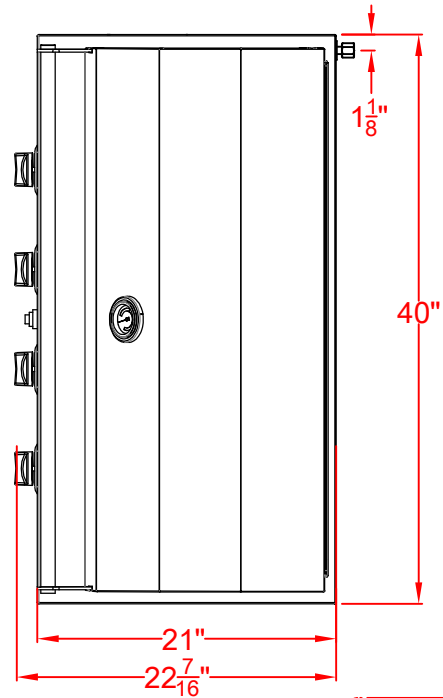

LM210-40

LAZYMEN LM210-40
BUILT-IN GRILL
ISLAND CUTOUT IN BLUE

SCALE: 1:1

TOP VIEW

Standard Hood

FRONT VIEW

RIGHT SIDE VIEW

LAZYSMAN LM210-40
BUILT-IN GRILL
ISLAND CUTOUT

SCALE: 1:1

TOP VIEW

FRONT VIEW

RIGHT SIDE VIEW

LAZYMEN LM210-40
BUILT-IN GRILL
WITH DIMENSIONS

SCALE: 1:1

TOP VIEW

Standard Hood

FRONT VIEW

RIGHT SIDE VIEW