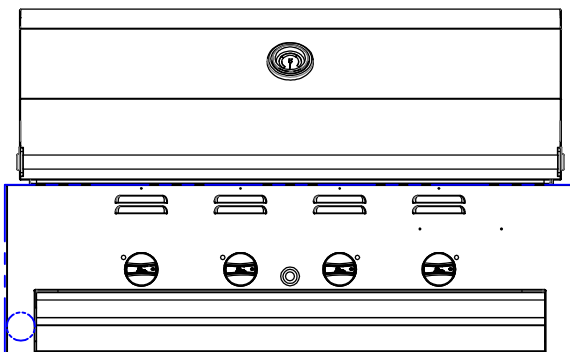

LM210-40

LAZYMEN LM210-40
BUILT-IN GRILL
ISLAND CUTOUT IN BLUE

SCALE: 1:1

TOP VIEW

Standard Hood

FRONT VIEW

RIGHT SIDE VIEW

LAZYSMAN LM210-40
BUILT-IN GRILL
ISLAND CUTOUT

SCALE: 1:1

TOP VIEW

FRONT VIEW

RIGHT SIDE VIEW

LAZYMEN LM210-40
BUILT-IN GRILL
WITH DIMENSIONS

SCALE: 1:1

TOP VIEW

Standard Hood

FRONT VIEW

RIGHT SIDE VIEW