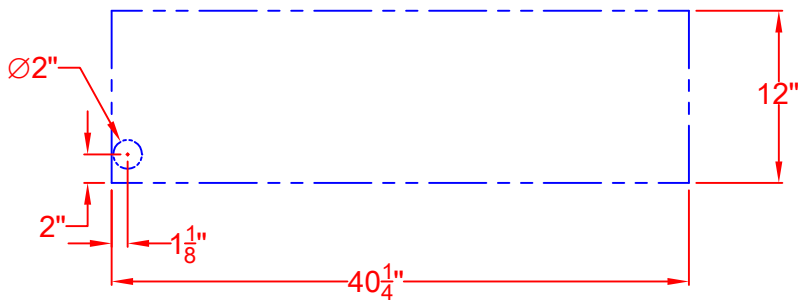

LM210-40

LAZYMEN LM210-40
BUILT-IN GRILL
ISLAND CUTOUT IN BLUE

SCALE: 1:1

TOP VIEW

Standard Hood

FRONT VIEW

RIGHT SIDE VIEW

LAZYSMAN LM210-40
BUILT-IN GRILL
ISLAND CUTOUT

SCALE: 1:1

TOP VIEW

FRONT VIEW

RIGHT SIDE VIEW

LAZYMEN LM210-40
BUILT-IN GRILL
WITH DIMENSIONS

SCALE: 1:1

TOP VIEW

Standard Hood

FRONT VIEW

RIGHT SIDE VIEW