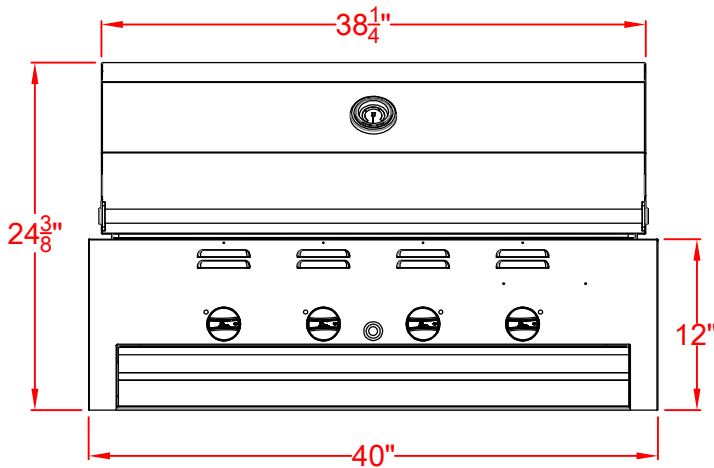

LM210-40

LAZYMEN LM210-40
BUILT-IN GRILL
ISLAND CUTOUT IN BLUE

SCALE: 1:1

TOP VIEW

Standard Hood

FRONT VIEW

RIGHT SIDE VIEW

LAZYSMAN LM210-40
BUILT-IN GRILL
ISLAND CUTOUT

SCALE: 1:1

TOP VIEW

FRONT VIEW

RIGHT SIDE VIEW

LAZYMEN LM210-40
BUILT-IN GRILL
WITH DIMENSIONS

SCALE: 1:1

TOP VIEW

Standard Hood

FRONT VIEW

RIGHT SIDE VIEW