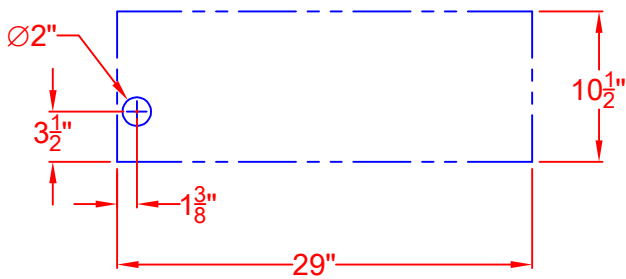

MALIBU 30"

LAZYMEN MALIBU 30 IN.
BUILT-IN GRILL
LM30 SERIES
ISLAND CUTOUT IN BLUE

SCALE: 1:1

TOP VIEW

FRONT VIEW

RIGHT SIDE VIEW

LAZYMEN MALIBU 30 IN.
BUILT-IN GRILL- ISLAND
CUTOUT
LM30 SERIES

SCALE: 1:1

TOP VIEW

FRONT VIEW

RIGHT SIDE VIEW

LAZYMEN MALIBU 30 IN.
BUILT-IN GRILL W/ DIMENSIONS
LM30 SERIES

SCALE: 1:1

TOP VIEW

FRONT VIEW

RIGHT SIDE VIEW