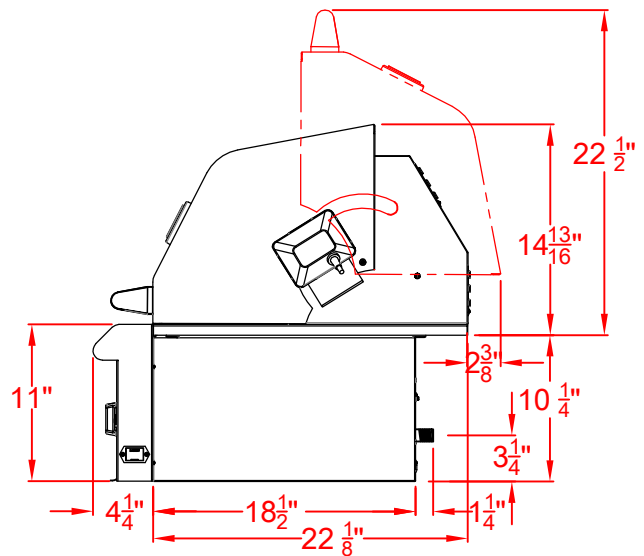

MALIBU 30"

LAZYMEN MALIBU 30 IN.
BUILT-IN GRILL
LM30 SERIES
ISLAND CUTOUT IN BLUE

SCALE: 1:1

TOP VIEW

FRONT VIEW

RIGHT SIDE VIEW

LAZYMEN MALIBU 30 IN.
BUILT-IN GRILL- ISLAND
CUTOUT
LM30 SERIES

SCALE: 1:1

TOP VIEW

FRONT VIEW

RIGHT SIDE VIEW

LAZYMEN MALIBU 30 IN.
BUILT-IN GRILL W/ DIMENSIONS
LM30 SERIES

SCALE: 1:1

TOP VIEW

FRONT VIEW

RIGHT SIDE VIEW