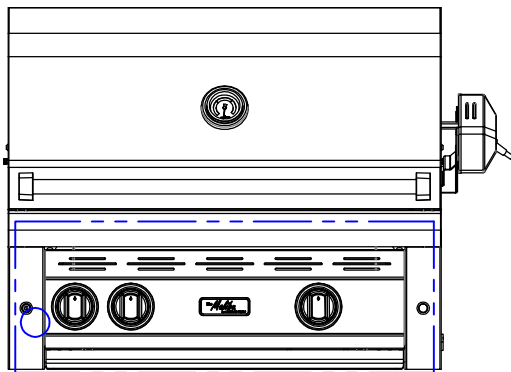

MALIBU 30"

LAZYMEN MALIBU 30 IN.
BUILT-IN GRILL
LM30 SERIES
ISLAND CUTOUT IN BLUE

SCALE: 1:1

TOP VIEW

FRONT VIEW

RIGHT SIDE VIEW

LAZYMEN MALIBU 30 IN.
BUILT-IN GRILL- ISLAND
CUTOUT
LM30 SERIES

SCALE: 1:1

TOP VIEW

FRONT VIEW

RIGHT SIDE VIEW

LAZYMEN MALIBU 30 IN.
BUILT-IN GRILL W/ DIMENSIONS
LM30 SERIES

SCALE: 1:1

TOP VIEW

FRONT VIEW

RIGHT SIDE VIEW