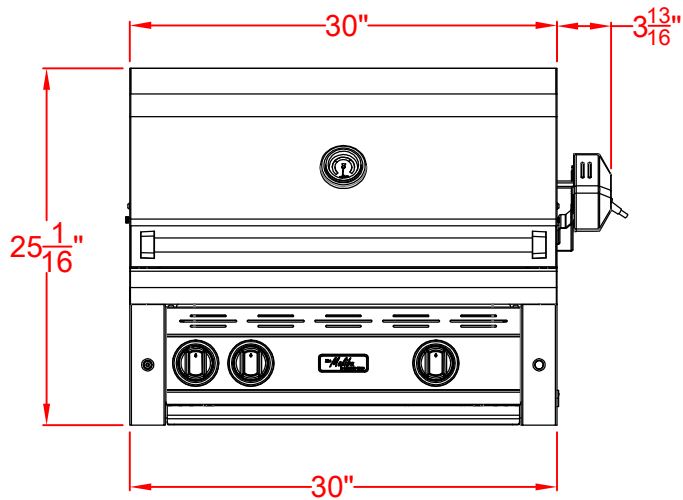

MALIBU 30"

LAZYMEN MALIBU 30 IN.
BUILT-IN GRILL
LM30 SERIES
ISLAND CUTOUT IN BLUE

SCALE: 1:1

TOP VIEW

FRONT VIEW

RIGHT SIDE VIEW

LAZYMEN MALIBU 30 IN.
BUILT-IN GRILL- ISLAND
CUTOUT
LM30 SERIES

SCALE: 1:1

TOP VIEW

FRONT VIEW

RIGHT SIDE VIEW

LAZYMEN MALIBU 30 IN.
BUILT-IN GRILL W/ DIMENSIONS
LM30 SERIES

SCALE: 1:1

TOP VIEW

FRONT VIEW

RIGHT SIDE VIEW