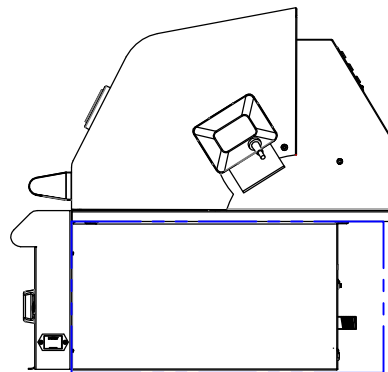

MALIBU 30"

LAZYMEN MALIBU 30 IN.
BUILT-IN GRILL
LM30 SERIES
ISLAND CUTOUT IN BLUE

SCALE: 1:1

TOP VIEW

FRONT VIEW

RIGHT SIDE VIEW

LAZYMEN MALIBU 30 IN.
BUILT-IN GRILL- ISLAND
CUTOUT
LM30 SERIES

SCALE: 1:1

TOP VIEW

FRONT VIEW

RIGHT SIDE VIEW

LAZYMEN MALIBU 30 IN.
BUILT-IN GRILL W/ DIMENSIONS
LM30 SERIES

SCALE: 1:1

TOP VIEW

FRONT VIEW

RIGHT SIDE VIEW