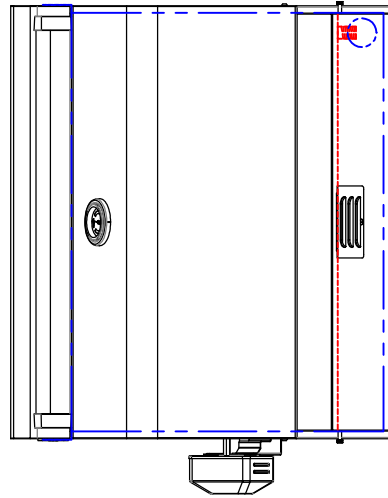

MALIBU 30"

LAZYMEN MALIBU 30 IN.
BUILT-IN GRILL
LM30 SERIES
ISLAND CUTOUT IN BLUE

SCALE: 1:1

TOP VIEW

FRONT VIEW

RIGHT SIDE VIEW

LAZYMEN MALIBU 30 IN.
BUILT-IN GRILL- ISLAND
CUTOUT
LM30 SERIES

SCALE: 1:1

TOP VIEW

FRONT VIEW

RIGHT SIDE VIEW

LAZYMEN MALIBU 30 IN.
BUILT-IN GRILL W/ DIMENSIONS
LM30 SERIES

SCALE: 1:1

TOP VIEW

FRONT VIEW

RIGHT SIDE VIEW