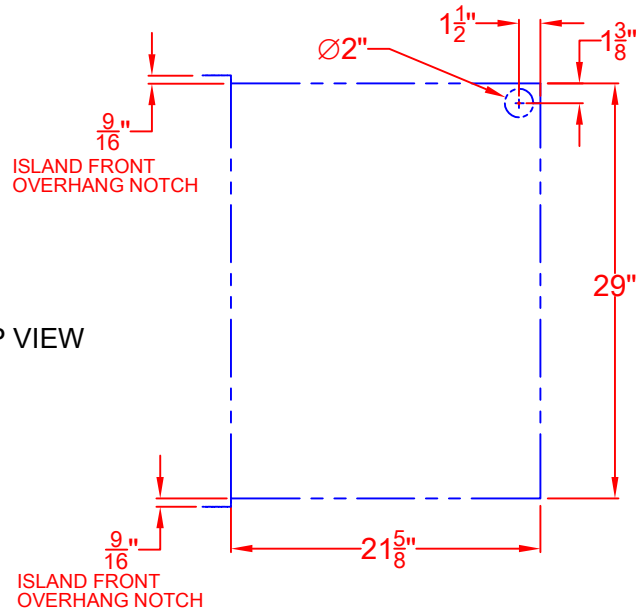

MALIBU 30"

LAZYMEN MALIBU 30 IN.
BUILT-IN GRILL
LM30 SERIES
ISLAND CUTOUT IN BLUE

SCALE: 1:1

TOP VIEW

FRONT VIEW

RIGHT SIDE VIEW

LAZYMEN MALIBU 30 IN.
BUILT-IN GRILL- ISLAND
CUTOUT
LM30 SERIES

SCALE: 1:1

TOP VIEW

FRONT VIEW

RIGHT SIDE VIEW

LAZYMEN MALIBU 30 IN.
BUILT-IN GRILL W/ DIMENSIONS
LM30 SERIES

SCALE: 1:1

TOP VIEW

FRONT VIEW

RIGHT SIDE VIEW