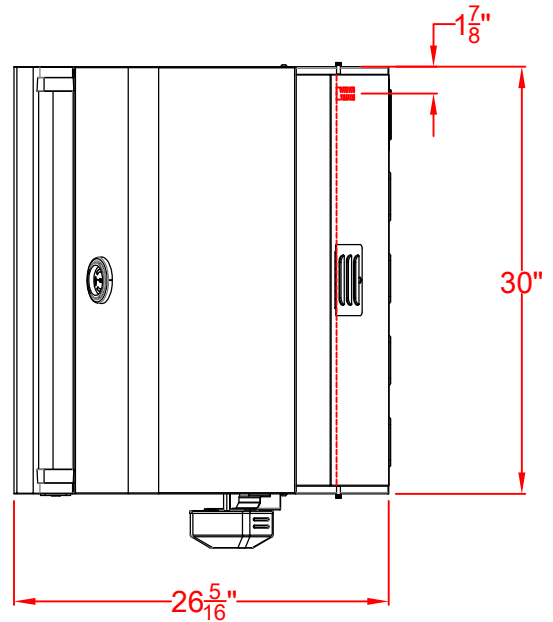

MALIBU 30"

LAZYMEN MALIBU 30 IN.
BUILT-IN GRILL
LM30 SERIES
ISLAND CUTOUT IN BLUE

SCALE: 1:1

TOP VIEW

FRONT VIEW

RIGHT SIDE VIEW

LAZYMEN MALIBU 30 IN.
BUILT-IN GRILL- ISLAND
CUTOUT
LM30 SERIES

SCALE: 1:1

TOP VIEW

FRONT VIEW

RIGHT SIDE VIEW

LAZYMEN MALIBU 30 IN.
BUILT-IN GRILL W/ DIMENSIONS
LM30 SERIES

SCALE: 1:1

TOP VIEW

FRONT VIEW

RIGHT SIDE VIEW