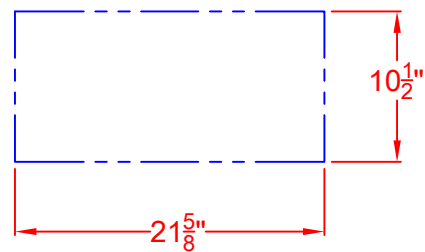

MALIBU 30"

LAZYMEN MALIBU 30 IN.
BUILT-IN GRILL
LM30 SERIES
ISLAND CUTOUT IN BLUE

SCALE: 1:1

TOP VIEW

FRONT VIEW

RIGHT SIDE VIEW

LAZYMEN MALIBU 30 IN.
BUILT-IN GRILL- ISLAND
CUTOUT
LM30 SERIES

SCALE: 1:1

TOP VIEW

FRONT VIEW

RIGHT SIDE VIEW

LAZYMEN MALIBU 30 IN.
BUILT-IN GRILL W/ DIMENSIONS
LM30 SERIES

SCALE: 1:1

TOP VIEW

FRONT VIEW

RIGHT SIDE VIEW