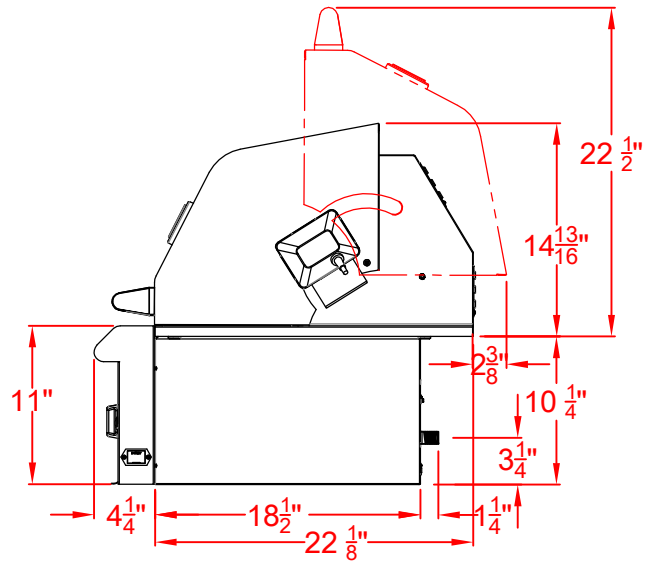

# MALIBU 42"

LAZYSMAN MALIBU 42 IN.  
BUILT-IN GRILL  
LM42 SERIES  
ISLAND CUTOUT IN BLUE

SCALE: 1:1

TOP VIEW

FRONT VIEW

RIGHT SIDE VIEW

LAZYMEN MALIBU 42 IN.  
BUILT-IN GRILL- ISLAND  
CUTOUT  
LM42 SERIES

SCALE: 1:1

FRONT VIEW

RIGHT SIDE VIEW

LAZYMEN MALIBU 42 IN.  
BUILT-IN GRILL W/ DIMENSIONS  
LM42 SERIES

SCALE: 1:1

TOP VIEW

FRONT VIEW

RIGHT SIDE VIEW