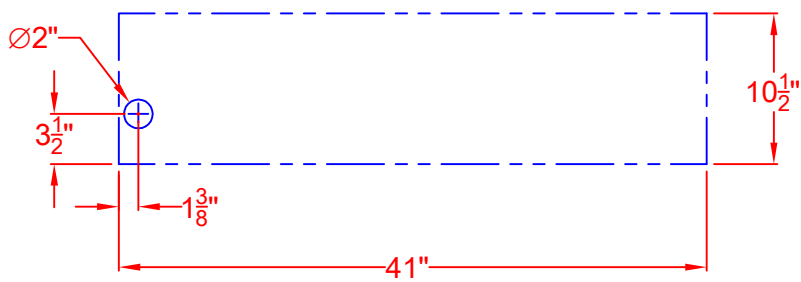

# MALIBU 42"

LAZYSMAN MALIBU 42 IN.  
BUILT-IN GRILL  
LM42 SERIES  
ISLAND CUTOUT IN BLUE

SCALE: 1:1

TOP VIEW

FRONT VIEW

RIGHT SIDE VIEW

LAZYMEN MALIBU 42 IN.  
BUILT-IN GRILL- ISLAND  
CUTOUT  
LM42 SERIES

SCALE: 1:1

FRONT VIEW

RIGHT SIDE VIEW

LAZYMEN MALIBU 42 IN.  
BUILT-IN GRILL W/ DIMENSIONS  
LM42 SERIES

SCALE: 1:1

TOP VIEW

FRONT VIEW

RIGHT SIDE VIEW