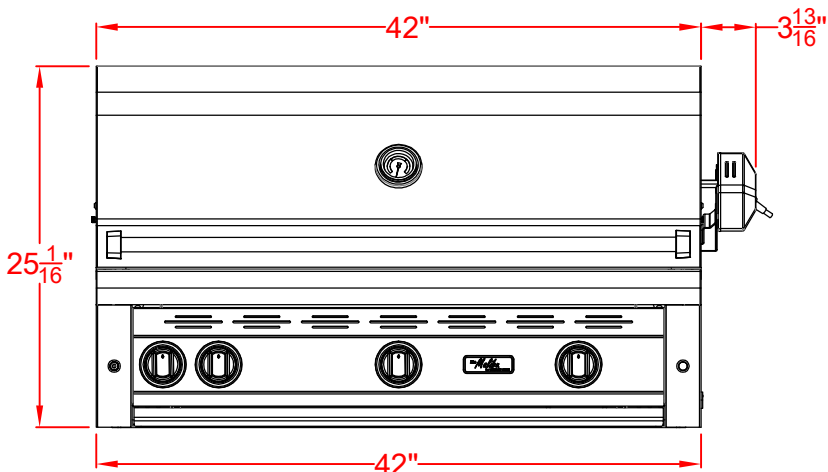

# MALIBU 42"

LAZYSMAN MALIBU 42 IN.  
BUILT-IN GRILL  
LM42 SERIES  
ISLAND CUTOUT IN BLUE

SCALE: 1:1

TOP VIEW

FRONT VIEW

RIGHT SIDE VIEW

LAZYMEN MALIBU 42 IN.  
BUILT-IN GRILL- ISLAND  
CUTOUT  
LM42 SERIES

SCALE: 1:1

FRONT VIEW

RIGHT SIDE VIEW

LAZYMEN MALIBU 42 IN.  
BUILT-IN GRILL W/ DIMENSIONS  
LM42 SERIES

SCALE: 1:1

TOP VIEW

FRONT VIEW

RIGHT SIDE VIEW