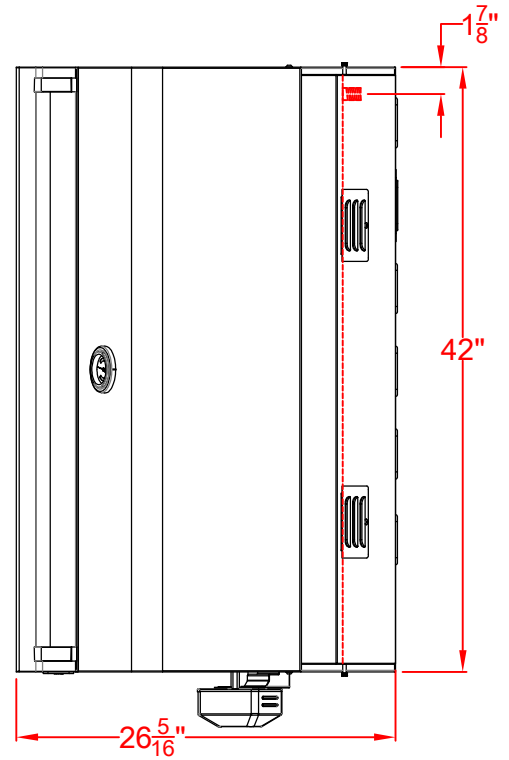

# MALIBU 42"

LAZYSMAN MALIBU 42 IN.  
BUILT-IN GRILL  
LM42 SERIES  
ISLAND CUTOUT IN BLUE

SCALE: 1:1

TOP VIEW

FRONT VIEW

RIGHT SIDE VIEW

LAZYMEN MALIBU 42 IN.  
BUILT-IN GRILL- ISLAND  
CUTOUT  
LM42 SERIES

SCALE: 1:1

FRONT VIEW

RIGHT SIDE VIEW

LAZYMEN MALIBU 42 IN.  
BUILT-IN GRILL W/ DIMENSIONS  
LM42 SERIES

SCALE: 1:1

TOP VIEW

FRONT VIEW

RIGHT SIDE VIEW