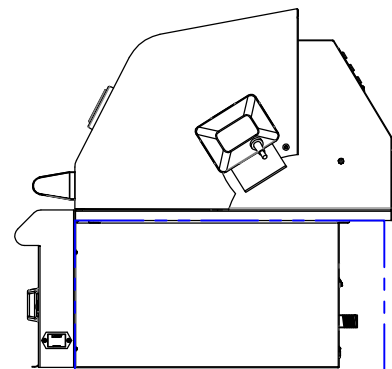

# MALIBU 42"

LAZYSMAN MALIBU 42 IN.  
BUILT-IN GRILL  
LM42 SERIES  
ISLAND CUTOUT IN BLUE

SCALE: 1:1

TOP VIEW

FRONT VIEW

RIGHT SIDE VIEW

LAZYMEN MALIBU 42 IN.  
BUILT-IN GRILL- ISLAND  
CUTOUT  
LM42 SERIES

SCALE: 1:1

FRONT VIEW

RIGHT SIDE VIEW

LAZYMEN MALIBU 42 IN.  
BUILT-IN GRILL W/ DIMENSIONS  
LM42 SERIES

SCALE: 1:1

TOP VIEW

FRONT VIEW

RIGHT SIDE VIEW