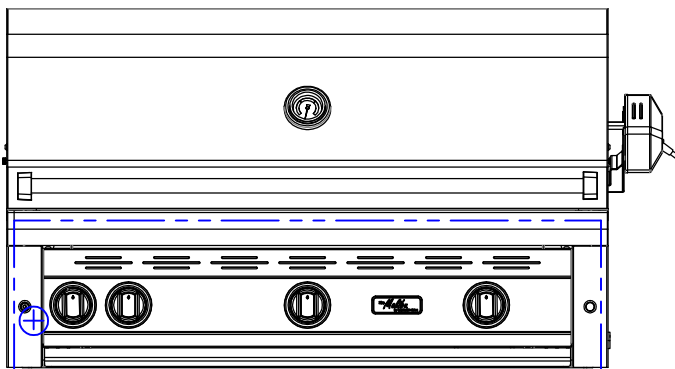

# MALIBU 42"

LAZYSMAN MALIBU 42 IN.  
BUILT-IN GRILL  
LM42 SERIES  
ISLAND CUTOUT IN BLUE

SCALE: 1:1

TOP VIEW

FRONT VIEW

RIGHT SIDE VIEW

LAZYMEN MALIBU 42 IN.  
BUILT-IN GRILL- ISLAND  
CUTOUT  
LM42 SERIES

SCALE: 1:1

FRONT VIEW

RIGHT SIDE VIEW

LAZYMEN MALIBU 42 IN.  
BUILT-IN GRILL W/ DIMENSIONS  
LM42 SERIES

SCALE: 1:1

TOP VIEW

FRONT VIEW

RIGHT SIDE VIEW