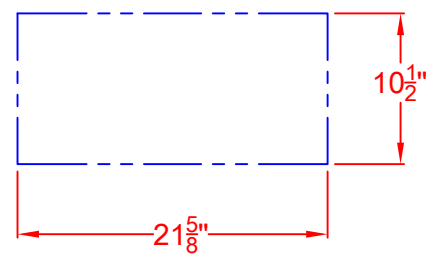

# MALIBU 42"

LAZYSMAN MALIBU 42 IN.  
BUILT-IN GRILL  
LM42 SERIES  
ISLAND CUTOUT IN BLUE

SCALE: 1:1

TOP VIEW

FRONT VIEW

RIGHT SIDE VIEW

LAZYMEN MALIBU 42 IN.  
BUILT-IN GRILL- ISLAND  
CUTOUT  
LM42 SERIES

SCALE: 1:1

FRONT VIEW

RIGHT SIDE VIEW

LAZYMEN MALIBU 42 IN.  
BUILT-IN GRILL W/ DIMENSIONS  
LM42 SERIES

SCALE: 1:1

TOP VIEW

FRONT VIEW

RIGHT SIDE VIEW