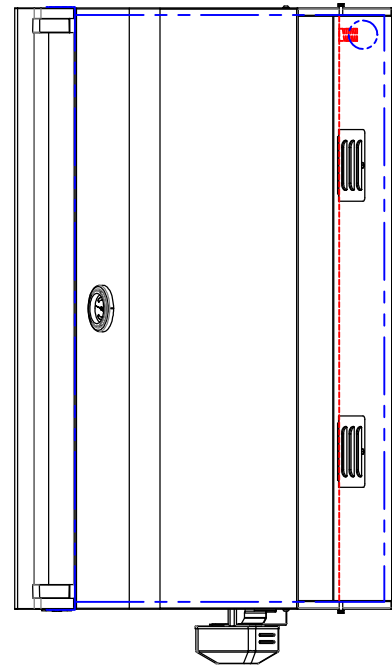

# MALIBU 42"

LAZYSMAN MALIBU 42 IN.  
BUILT-IN GRILL  
LM42 SERIES  
ISLAND CUTOUT IN BLUE

SCALE: 1:1

TOP VIEW

FRONT VIEW

RIGHT SIDE VIEW

LAZYMEN MALIBU 42 IN.  
BUILT-IN GRILL- ISLAND  
CUTOUT  
LM42 SERIES

SCALE: 1:1

FRONT VIEW

RIGHT SIDE VIEW

LAZYMEN MALIBU 42 IN.  
BUILT-IN GRILL W/ DIMENSIONS  
LM42 SERIES

SCALE: 1:1

TOP VIEW

FRONT VIEW

RIGHT SIDE VIEW