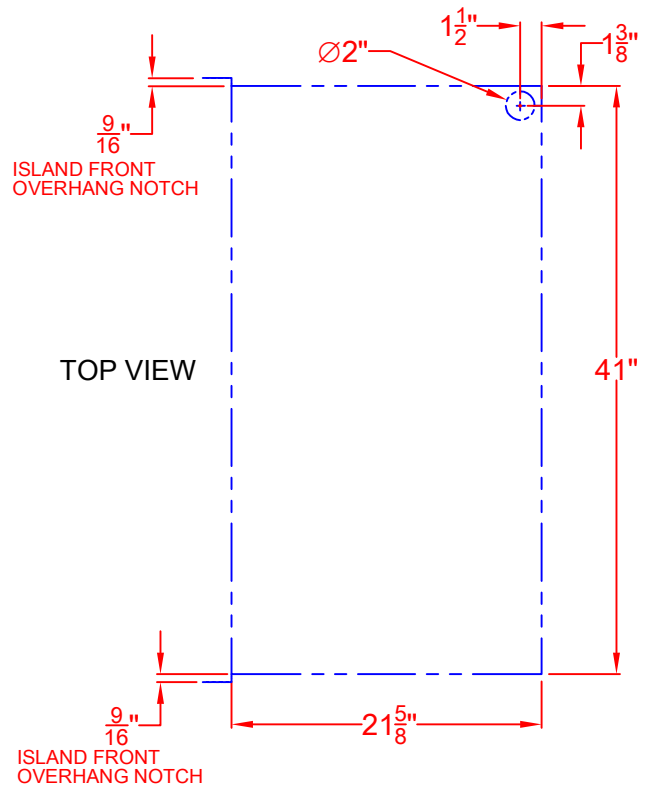

# MALIBU 42"

LAZYSMAN MALIBU 42 IN.  
BUILT-IN GRILL  
LM42 SERIES  
ISLAND CUTOUT IN BLUE

SCALE: 1:1

TOP VIEW

FRONT VIEW

RIGHT SIDE VIEW

LAZYMEN MALIBU 42 IN.  
BUILT-IN GRILL- ISLAND  
CUTOUT  
LM42 SERIES

SCALE: 1:1

FRONT VIEW

RIGHT SIDE VIEW

LAZYMEN MALIBU 42 IN.  
BUILT-IN GRILL W/ DIMENSIONS  
LM42 SERIES

SCALE: 1:1

TOP VIEW

FRONT VIEW

RIGHT SIDE VIEW