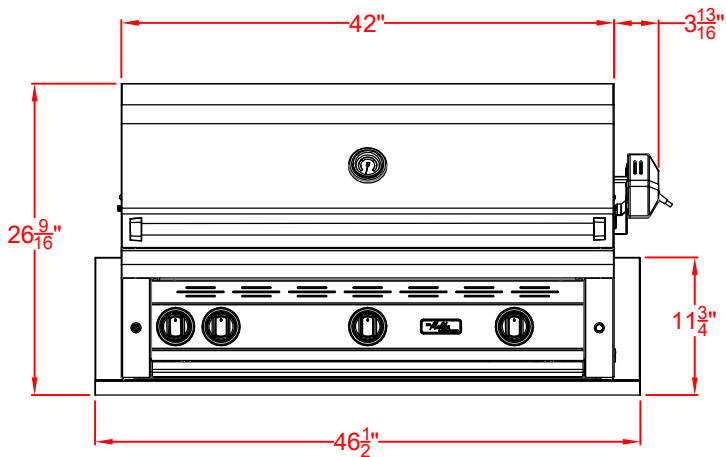

MALIBU 42" WITH INSULATION PANELS

LAZYMEN MALIBU 42 IN.
BUILT-IN GRILL W/ INSULATION PANELS
LM42 SERIES + SSIK-42MBU
ISLAND CUTOUT IN BLUE

SCALE: 1:1

TOP VIEW

FRONT VIEW

RIGHT SIDE VIEW

LAZYMEN MALIBU 42 IN.
BUILT-IN GRILL W/ INSULATION PANELS
ISLAND CUTOUT
LM42 SERIES + SSIK-42MBU

SCALE: 1:1

TOP VIEW

FRONT VIEW

RIGHT SIDE VIEW

LAZYMEN MALIBU 42 IN.
BUILT-IN GRILL W/ INSULATION PANELS
WITH DIMENSIONS
LM42 SERIES + SSIK-42MBU

SCALE: 1:1

TOP VIEW

FRONT VIEW

RIGHT SIDE VIEW