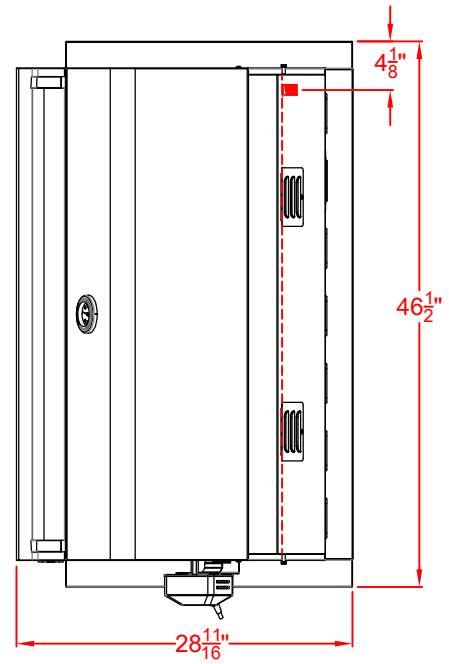

MALIBU 42" WITH INSULATION PANELS

LAZYMEN MALIBU 42 IN.
BUILT-IN GRILL W/ INSULATION PANELS
LM42 SERIES + SSIK-42MBU
ISLAND CUTOUT IN BLUE

SCALE: 1:1

TOP VIEW

FRONT VIEW

RIGHT SIDE VIEW

LAZYMEN MALIBU 42 IN.
BUILT-IN GRILL W/ INSULATION PANELS
ISLAND CUTOUT
LM42 SERIES + SSIK-42MBU

SCALE: 1:1

TOP VIEW

FRONT VIEW

RIGHT SIDE VIEW

LAZYMEN MALIBU 42 IN.
BUILT-IN GRILL W/ INSULATION PANELS
WITH DIMENSIONS
LM42 SERIES + SSIK-42MBU

SCALE: 1:1

TOP VIEW

FRONT VIEW

RIGHT SIDE VIEW