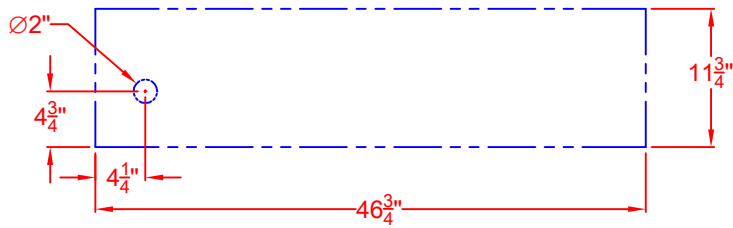

MALIBU 42" WITH INSULATION PANELS

LAZYMEN MALIBU 42 IN.
BUILT-IN GRILL W/ INSULATION PANELS
LM42 SERIES + SSIK-42MBU
ISLAND CUTOUT IN BLUE

SCALE: 1:1

TOP VIEW

FRONT VIEW

RIGHT SIDE VIEW

LAZYMEN MALIBU 42 IN.
BUILT-IN GRILL W/ INSULATION PANELS
ISLAND CUTOUT
LM42 SERIES + SSIK-42MBU

SCALE: 1:1

TOP VIEW

FRONT VIEW

RIGHT SIDE VIEW

LAZYMEN MALIBU 42 IN.
BUILT-IN GRILL W/ INSULATION PANELS
WITH DIMENSIONS
LM42 SERIES + SSIK-42MBU

SCALE: 1:1

TOP VIEW

FRONT VIEW

RIGHT SIDE VIEW