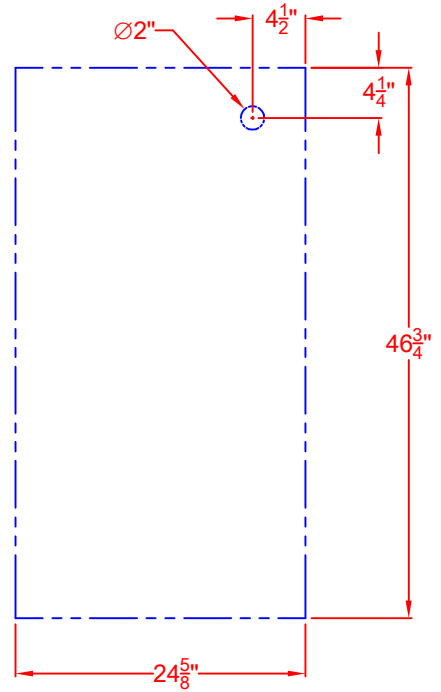

MALIBU 42" WITH INSULATION PANELS

LAZYMEN MALIBU 42 IN.
BUILT-IN GRILL W/ INSULATION PANELS
LM42 SERIES + SSIK-42MBU
ISLAND CUTOUT IN BLUE

SCALE: 1:1

TOP VIEW

FRONT VIEW

RIGHT SIDE VIEW

LAZYMEN MALIBU 42 IN.
BUILT-IN GRILL W/ INSULATION PANELS
ISLAND CUTOUT
LM42 SERIES + SSIK-42MBU

SCALE: 1:1

TOP VIEW

FRONT VIEW

RIGHT SIDE VIEW

LAZYMEN MALIBU 42 IN.
BUILT-IN GRILL W/ INSULATION PANELS
WITH DIMENSIONS
LM42 SERIES + SSIK-42MBU

SCALE: 1:1

TOP VIEW

FRONT VIEW

RIGHT SIDE VIEW