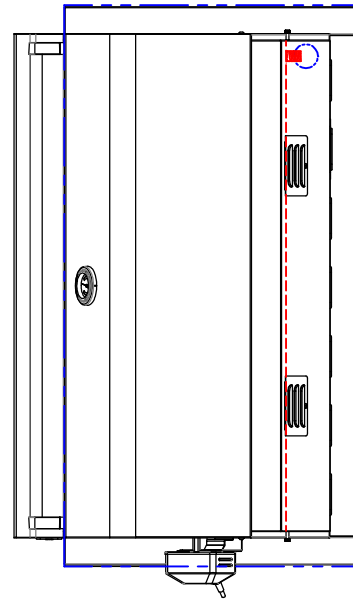

MALIBU 42" WITH INSULATION PANELS

LAZYMEN MALIBU 42 IN.
BUILT-IN GRILL W/ INSULATION PANELS
LM42 SERIES + SSIK-42MBU
ISLAND CUTOUT IN BLUE

SCALE: 1:1

TOP VIEW

FRONT VIEW

RIGHT SIDE VIEW

LAZYMEN MALIBU 42 IN.
BUILT-IN GRILL W/ INSULATION PANELS
ISLAND CUTOUT
LM42 SERIES + SSIK-42MBU

SCALE: 1:1

TOP VIEW

FRONT VIEW

RIGHT SIDE VIEW

LAZYMEN MALIBU 42 IN.
BUILT-IN GRILL W/ INSULATION PANELS
WITH DIMENSIONS
LM42 SERIES + SSIK-42MBU

SCALE: 1:1

TOP VIEW

FRONT VIEW

RIGHT SIDE VIEW