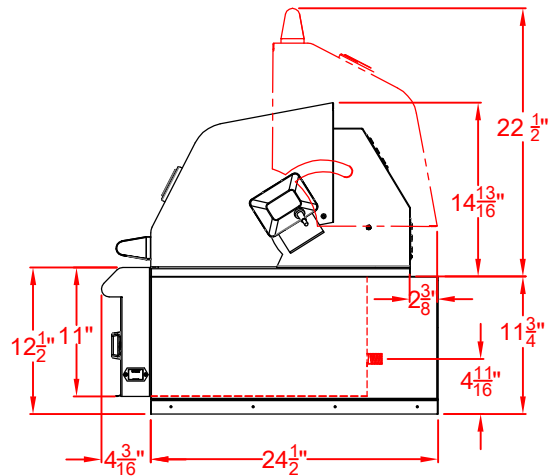

MALIBU 42" WITH INSULATION PANELS

LAZYMEN MALIBU 42 IN.
BUILT-IN GRILL W/ INSULATION PANELS
LM42 SERIES + SSIK-42MBU
ISLAND CUTOUT IN BLUE

SCALE: 1:1

TOP VIEW

FRONT VIEW

RIGHT SIDE VIEW

LAZYMEN MALIBU 42 IN.
BUILT-IN GRILL W/ INSULATION PANELS
ISLAND CUTOUT
LM42 SERIES + SSIK-42MBU

SCALE: 1:1

TOP VIEW

FRONT VIEW

RIGHT SIDE VIEW

LAZYMEN MALIBU 42 IN.
BUILT-IN GRILL W/ INSULATION PANELS
WITH DIMENSIONS
LM42 SERIES + SSIK-42MBU

SCALE: 1:1

TOP VIEW

FRONT VIEW

RIGHT SIDE VIEW