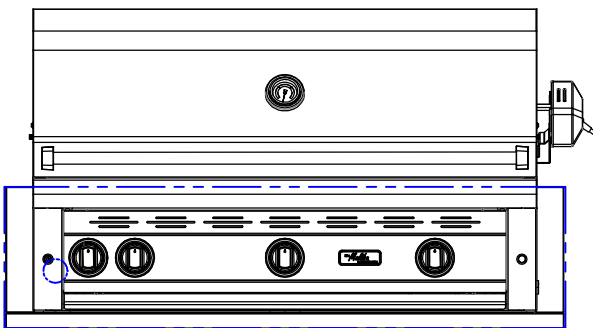

MALIBU 42" WITH INSULATION PANELS

LAZYMEN MALIBU 42 IN.
BUILT-IN GRILL W/ INSULATION PANELS
LM42 SERIES + SSIK-42MBU
ISLAND CUTOUT IN BLUE

SCALE: 1:1

TOP VIEW

FRONT VIEW

RIGHT SIDE VIEW

LAZYMEN MALIBU 42 IN.
BUILT-IN GRILL W/ INSULATION PANELS
ISLAND CUTOUT
LM42 SERIES + SSIK-42MBU

SCALE: 1:1

TOP VIEW

FRONT VIEW

RIGHT SIDE VIEW

LAZYMEN MALIBU 42 IN.
BUILT-IN GRILL W/ INSULATION PANELS
WITH DIMENSIONS
LM42 SERIES + SSIK-42MBU

SCALE: 1:1

TOP VIEW

FRONT VIEW