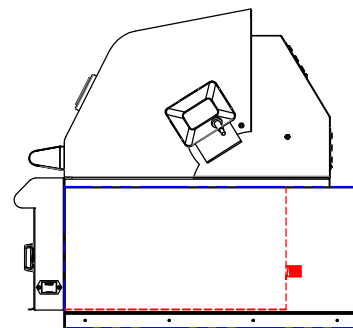

MALIBU 42" WITH INSULATION PANELS

LAZYMEN MALIBU 42 IN.
BUILT-IN GRILL W/ INSULATION PANELS
LM42 SERIES + SSIK-42MBU
ISLAND CUTOUT IN BLUE

SCALE: 1:1

TOP VIEW

FRONT VIEW

RIGHT SIDE VIEW

LAZYMEN MALIBU 42 IN.
BUILT-IN GRILL W/ INSULATION PANELS
ISLAND CUTOUT
LM42 SERIES + SSIK-42MBU

SCALE: 1:1

TOP VIEW

FRONT VIEW

RIGHT SIDE VIEW

LAZYMEN MALIBU 42 IN.
BUILT-IN GRILL W/ INSULATION PANELS
WITH DIMENSIONS
LM42 SERIES + SSIK-42MBU

SCALE: 1:1

TOP VIEW

FRONT VIEW

RIGHT SIDE VIEW