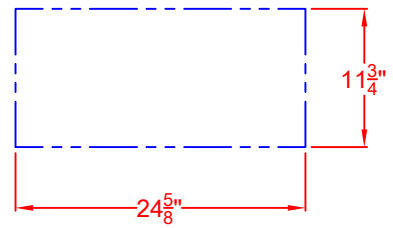

MALIBU 42" WITH INSULATION PANELS

LAZYMEN MALIBU 42 IN.
BUILT-IN GRILL W/ INSULATION PANELS
LM42 SERIES + SSIK-42MBU
ISLAND CUTOUT IN BLUE

SCALE: 1:1

TOP VIEW

FRONT VIEW

RIGHT SIDE VIEW

LAZYMEN MALIBU 42 IN.
BUILT-IN GRILL W/ INSULATION PANELS
ISLAND CUTOUT
LM42 SERIES + SSIK-42MBU

SCALE: 1:1

TOP VIEW

FRONT VIEW

RIGHT SIDE VIEW

LAZYMEN MALIBU 42 IN.
BUILT-IN GRILL W/ INSULATION PANELS
WITH DIMENSIONS
LM42 SERIES + SSIK-42MBU

SCALE: 1:1

TOP VIEW

FRONT VIEW

RIGHT SIDE VIEW