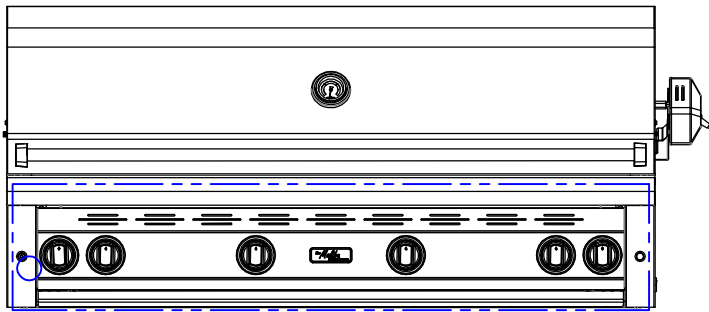

# MALIBU 54"

LAZYMEN MALIBU 54 IN.  
BUILT-IN GRILL  
LM54 SERIES  
ISLAND CUTOUT IN BLUE  
SCALE: 1:1

TOP VIEW

FRONT VIEW

RIGHT SIDE VIEW

LAZYMEN MALIBU 54 IN.  
BUILT-IN GRILL- ISLAND  
CUTOUT  
LM54 SERIES

SCALE: 1:1

LAZYMEN MALIBU 54 IN.  
BUILT-IN GRILL W/ DIMENSIONS  
LM54 SERIES

SCALE: 1:1

TOP VIEW

FRONT VIEW

RIGHT SIDE VIEW