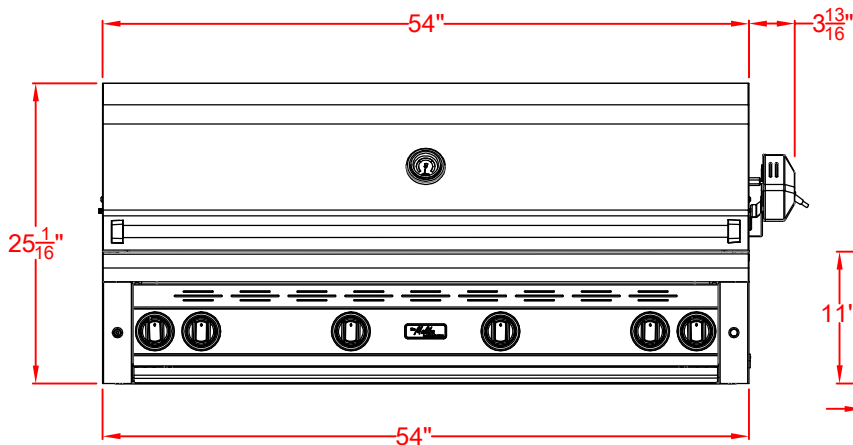

# MALIBU 54"

LAZYMEN MALIBU 54 IN.  
BUILT-IN GRILL  
LM54 SERIES  
ISLAND CUTOUT IN BLUE  
SCALE: 1:1

TOP VIEW

FRONT VIEW

RIGHT SIDE VIEW

LAZYMEN MALIBU 54 IN.  
BUILT-IN GRILL- ISLAND  
CUTOUT  
LM54 SERIES

SCALE: 1:1

LAZYMEN MALIBU 54 IN.  
BUILT-IN GRILL W/ DIMENSIONS  
LM54 SERIES

SCALE: 1:1

TOP VIEW

FRONT VIEW

RIGHT SIDE VIEW