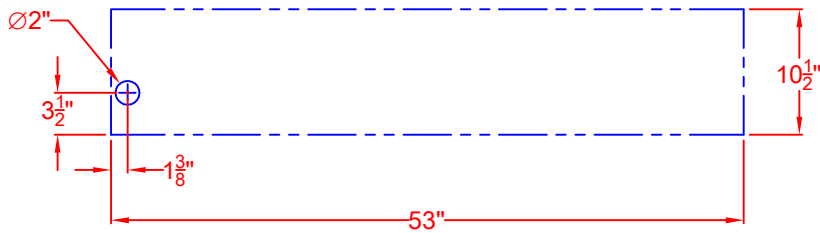

# MALIBU 54"

LAZYMEN MALIBU 54 IN.  
BUILT-IN GRILL  
LM54 SERIES  
ISLAND CUTOUT IN BLUE  
SCALE: 1:1

TOP VIEW

FRONT VIEW

RIGHT SIDE VIEW

LAZYMEN MALIBU 54 IN.  
BUILT-IN GRILL- ISLAND  
CUTOUT  
LM54 SERIES

SCALE: 1:1

LAZYMEN MALIBU 54 IN.  
BUILT-IN GRILL W/ DIMENSIONS  
LM54 SERIES

SCALE: 1:1

TOP VIEW

FRONT VIEW

RIGHT SIDE VIEW