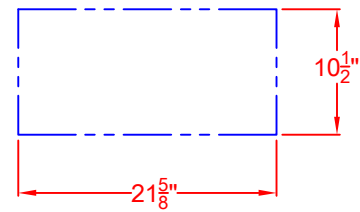

# MALIBU 54"

LAZYMEN MALIBU 54 IN.  
BUILT-IN GRILL  
LM54 SERIES  
ISLAND CUTOUT IN BLUE  
SCALE: 1:1

TOP VIEW

FRONT VIEW

RIGHT SIDE VIEW

LAZYMEN MALIBU 54 IN.  
BUILT-IN GRILL- ISLAND  
CUTOUT  
LM54 SERIES

SCALE: 1:1

LAZYMEN MALIBU 54 IN.  
BUILT-IN GRILL W/ DIMENSIONS  
LM54 SERIES

SCALE: 1:1

TOP VIEW

FRONT VIEW

RIGHT SIDE VIEW