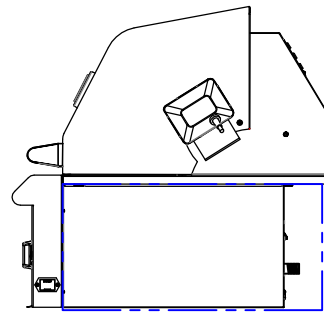

# MALIBU 54"

LAZYMEN MALIBU 54 IN.  
BUILT-IN GRILL  
LM54 SERIES  
ISLAND CUTOUT IN BLUE  
SCALE: 1:1

TOP VIEW

FRONT VIEW

RIGHT SIDE VIEW

LAZYMEN MALIBU 54 IN.  
BUILT-IN GRILL- ISLAND  
CUTOUT  
LM54 SERIES

SCALE: 1:1

LAZYMEN MALIBU 54 IN.  
BUILT-IN GRILL W/ DIMENSIONS  
LM54 SERIES

SCALE: 1:1

TOP VIEW

FRONT VIEW

RIGHT SIDE VIEW