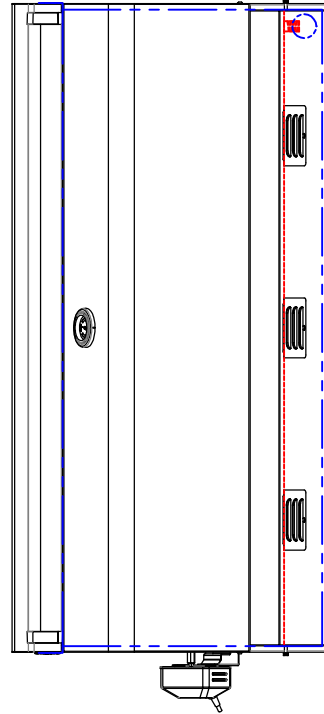

# MALIBU 54"

LAZYMEN MALIBU 54 IN.  
BUILT-IN GRILL  
LM54 SERIES  
ISLAND CUTOUT IN BLUE  
SCALE: 1:1

TOP VIEW

FRONT VIEW

RIGHT SIDE VIEW

LAZYMEN MALIBU 54 IN.  
BUILT-IN GRILL- ISLAND  
CUTOUT  
LM54 SERIES

SCALE: 1:1

LAZYMEN MALIBU 54 IN.  
BUILT-IN GRILL W/ DIMENSIONS  
LM54 SERIES

SCALE: 1:1

TOP VIEW

FRONT VIEW

RIGHT SIDE VIEW