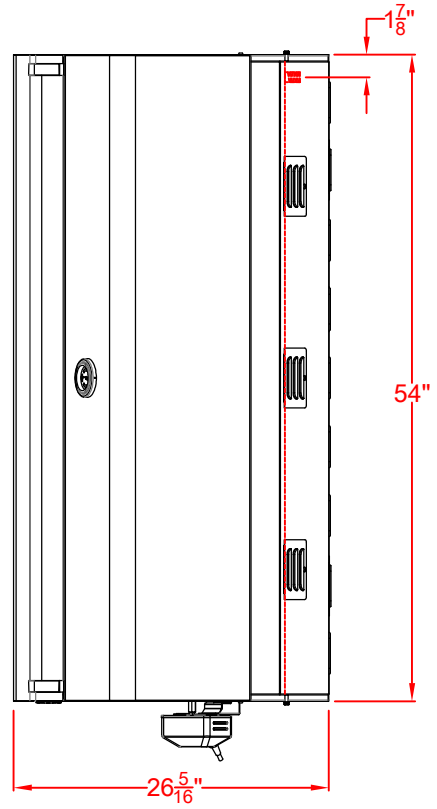

# MALIBU 54"

LAZYMEN MALIBU 54 IN.  
BUILT-IN GRILL  
LM54 SERIES  
ISLAND CUTOUT IN BLUE  
SCALE: 1:1

TOP VIEW

FRONT VIEW

RIGHT SIDE VIEW

LAZYMEN MALIBU 54 IN.  
BUILT-IN GRILL- ISLAND  
CUTOUT  
LM54 SERIES

SCALE: 1:1

LAZYMEN MALIBU 54 IN.  
BUILT-IN GRILL W/ DIMENSIONS  
LM54 SERIES

SCALE: 1:1

TOP VIEW

FRONT VIEW

RIGHT SIDE VIEW