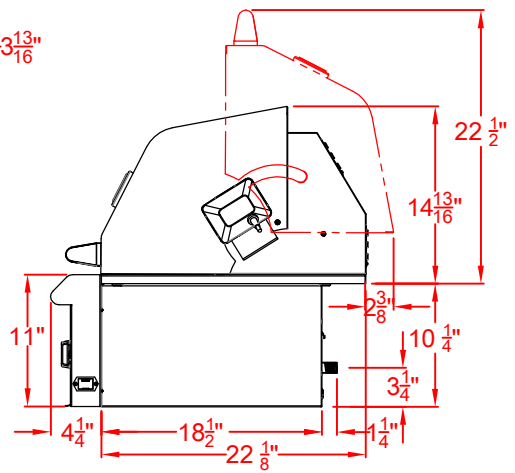

# MALIBU 54"

LAZYMEN MALIBU 54 IN.  
BUILT-IN GRILL  
LM54 SERIES  
ISLAND CUTOUT IN BLUE  
SCALE: 1:1

TOP VIEW

FRONT VIEW

RIGHT SIDE VIEW

LAZYMEN MALIBU 54 IN.  
BUILT-IN GRILL- ISLAND  
CUTOUT  
LM54 SERIES

SCALE: 1:1

LAZYMEN MALIBU 54 IN.  
BUILT-IN GRILL W/ DIMENSIONS  
LM54 SERIES

SCALE: 1:1

TOP VIEW

FRONT VIEW

RIGHT SIDE VIEW