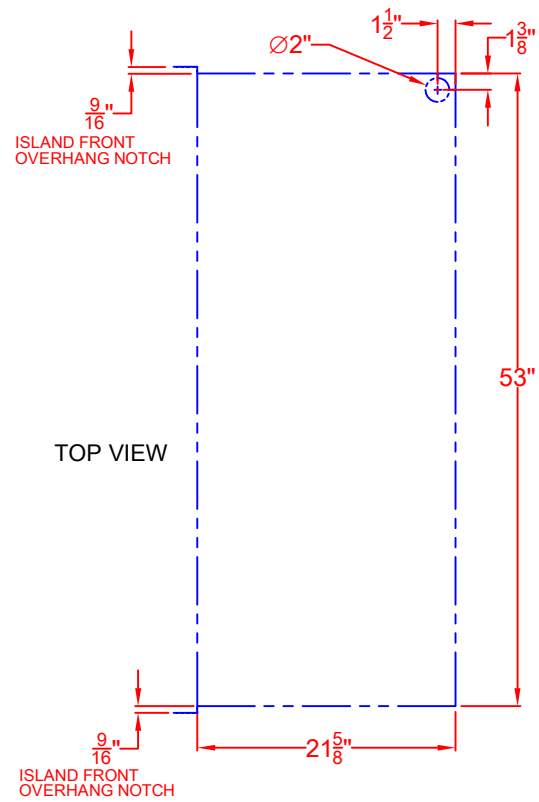

# MALIBU 54"

LAZYMEN MALIBU 54 IN.  
BUILT-IN GRILL  
LM54 SERIES  
ISLAND CUTOUT IN BLUE  
SCALE: 1:1

TOP VIEW

FRONT VIEW

RIGHT SIDE VIEW

LAZYMEN MALIBU 54 IN.  
BUILT-IN GRILL- ISLAND  
CUTOUT  
LM54 SERIES

SCALE: 1:1

LAZYMEN MALIBU 54 IN.  
BUILT-IN GRILL W/ DIMENSIONS  
LM54 SERIES

SCALE: 1:1

TOP VIEW

FRONT VIEW

RIGHT SIDE VIEW