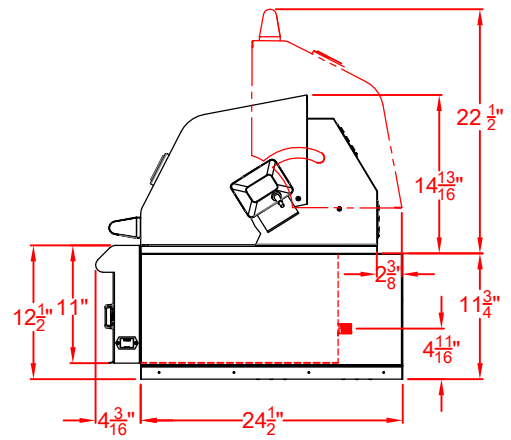

MALIBU 54"

WITH INSULATION PANELS

LAZYSMAN MALIBU 54 IN.
BUILT-IN GRILL W/ INSULATING PANELS
LM54 SERIES + SSIK-54MBU
ISLAND CUTOUT IN BLUE

SCALE: 1:1

TOP VIEW

FRONT VIEW

RIGHT SIDE VIEW

LAZYSMAN MALIBU 54 IN.
BUILT-IN GRILL W/INSULATING PANELS
ISLAND CUTOUT
LM54 SERIES + SSIK-54MBU

SCALE: 1:1

TOP VIEW

FRONT VIEW

RIGHT SIDE VIEW

LAZYMEN MALIBU 54 IN.
BUILT-IN GRILL W/ INSULATING PANELS
WITH DIMENSIONS
LM54 SERIES + SSIK-54MBU

SCALE: 1:1

TOP VIEW

FRONT VIEW

RIGHT SIDE VIEW