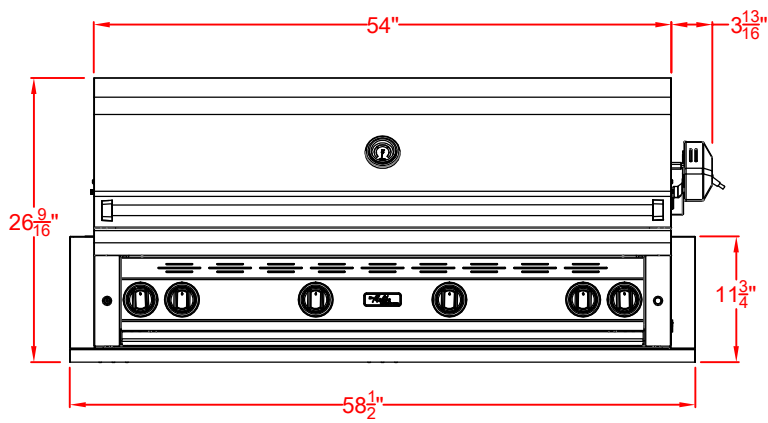

MALIBU 54"

WITH INSULATION PANELS

LAZYSMAN MALIBU 54 IN.
BUILT-IN GRILL W/ INSULATING PANELS
LM54 SERIES + SSIK-54MBU
ISLAND CUTOUT IN BLUE

SCALE: 1:1

TOP VIEW

FRONT VIEW

RIGHT SIDE VIEW

LAZYSMAN MALIBU 54 IN.
BUILT-IN GRILL W/INSULATING PANELS
ISLAND CUTOUT
LM54 SERIES + SSIK-54MBU

SCALE: 1:1

TOP VIEW

FRONT VIEW

RIGHT SIDE VIEW

LAZYMEN MALIBU 54 IN.
BUILT-IN GRILL W/ INSULATING PANELS
WITH DIMENSIONS
LM54 SERIES + SSIK-54MBU

SCALE: 1:1

TOP VIEW

FRONT VIEW

RIGHT SIDE VIEW