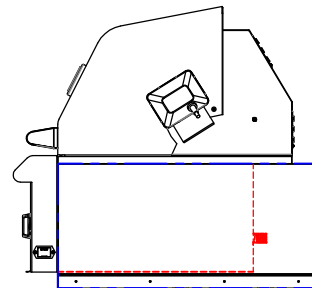

MALIBU 54"

WITH INSULATION PANELS

LAZYSMAN MALIBU 54 IN.
BUILT-IN GRILL W/ INSULATING PANELS
LM54 SERIES + SSIK-54MBU
ISLAND CUTOUT IN BLUE

SCALE: 1:1

TOP VIEW

FRONT VIEW

RIGHT SIDE VIEW

LAZYSMAN MALIBU 54 IN.
BUILT-IN GRILL W/INSULATING PANELS
ISLAND CUTOUT
LM54 SERIES + SSIK-54MBU

SCALE: 1:1

TOP VIEW

FRONT VIEW

RIGHT SIDE VIEW

LAZYMEN MALIBU 54 IN.
BUILT-IN GRILL W/ INSULATING PANELS
WITH DIMENSIONS
LM54 SERIES + SSIK-54MBU

SCALE: 1:1

TOP VIEW

FRONT VIEW

RIGHT SIDE VIEW