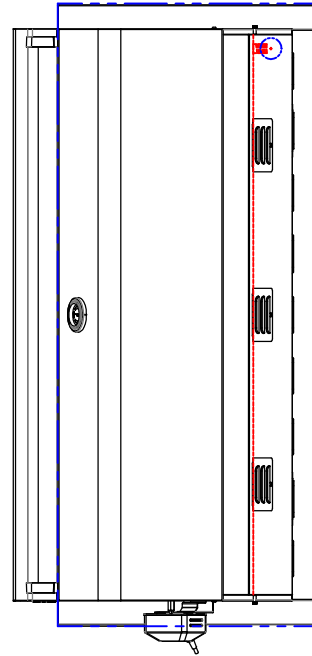

MALIBU 54"

WITH INSULATION PANELS

LAZYSMAN MALIBU 54 IN.
BUILT-IN GRILL W/ INSULATING PANELS
LM54 SERIES + SSIK-54MBU
ISLAND CUTOUT IN BLUE

SCALE: 1:1

TOP VIEW

FRONT VIEW

RIGHT SIDE VIEW

LAZYSMAN MALIBU 54 IN.
BUILT-IN GRILL W/INSULATING PANELS
ISLAND CUTOUT
LM54 SERIES + SSIK-54MBU

SCALE: 1:1

TOP VIEW

FRONT VIEW

RIGHT SIDE VIEW

LAZYMEN MALIBU 54 IN.
BUILT-IN GRILL W/ INSULATING PANELS
WITH DIMENSIONS
LM54 SERIES + SSIK-54MBU

SCALE: 1:1

TOP VIEW

FRONT VIEW

RIGHT SIDE VIEW