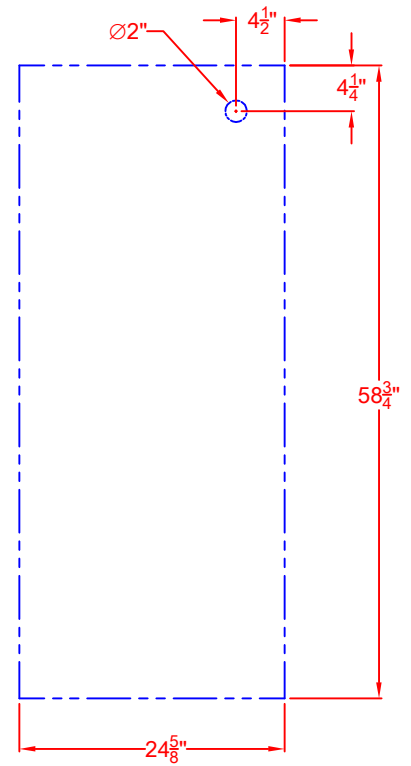

MALIBU 54"

WITH INSULATION PANELS

LAZYSMAN MALIBU 54 IN.
BUILT-IN GRILL W/ INSULATING PANELS
LM54 SERIES + SSIK-54MBU
ISLAND CUTOUT IN BLUE

SCALE: 1:1

TOP VIEW

FRONT VIEW

RIGHT SIDE VIEW

LAZYSMAN MALIBU 54 IN.
BUILT-IN GRILL W/INSULATING PANELS
ISLAND CUTOUT
LM54 SERIES + SSIK-54MBU

SCALE: 1:1

TOP VIEW

FRONT VIEW

RIGHT SIDE VIEW

LAZYMEN MALIBU 54 IN.
BUILT-IN GRILL W/ INSULATING PANELS
WITH DIMENSIONS
LM54 SERIES + SSIK-54MBU

SCALE: 1:1

TOP VIEW

FRONT VIEW

RIGHT SIDE VIEW