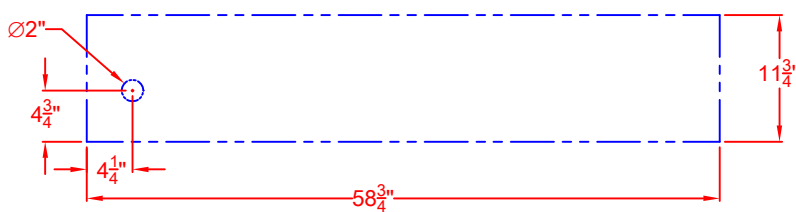

MALIBU 54"

WITH INSULATION PANELS

LAZYSMAN MALIBU 54 IN.
BUILT-IN GRILL W/ INSULATING PANELS
LM54 SERIES + SSIK-54MBU
ISLAND CUTOUT IN BLUE

SCALE: 1:1

TOP VIEW

FRONT VIEW

RIGHT SIDE VIEW

LAZYSMAN MALIBU 54 IN.
BUILT-IN GRILL W/INSULATING PANELS
ISLAND CUTOUT
LM54 SERIES + SSIK-54MBU

SCALE: 1:1

TOP VIEW

FRONT VIEW

RIGHT SIDE VIEW

LAZYMEN MALIBU 54 IN.
BUILT-IN GRILL W/ INSULATING PANELS
WITH DIMENSIONS
LM54 SERIES + SSIK-54MBU

SCALE: 1:1

TOP VIEW

FRONT VIEW

RIGHT SIDE VIEW