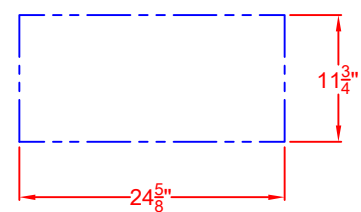

MALIBU 54"

WITH INSULATION PANELS

LAZYSMAN MALIBU 54 IN.
BUILT-IN GRILL W/ INSULATING PANELS
LM54 SERIES + SSIK-54MBU
ISLAND CUTOUT IN BLUE

SCALE: 1:1

TOP VIEW

FRONT VIEW

RIGHT SIDE VIEW

LAZYSMAN MALIBU 54 IN.
BUILT-IN GRILL W/INSULATING PANELS
ISLAND CUTOUT
LM54 SERIES + SSIK-54MBU

SCALE: 1:1

TOP VIEW

FRONT VIEW

RIGHT SIDE VIEW

LAZYMEN MALIBU 54 IN.
BUILT-IN GRILL W/ INSULATING PANELS
WITH DIMENSIONS
LM54 SERIES + SSIK-54MBU

SCALE: 1:1

TOP VIEW

FRONT VIEW

RIGHT SIDE VIEW