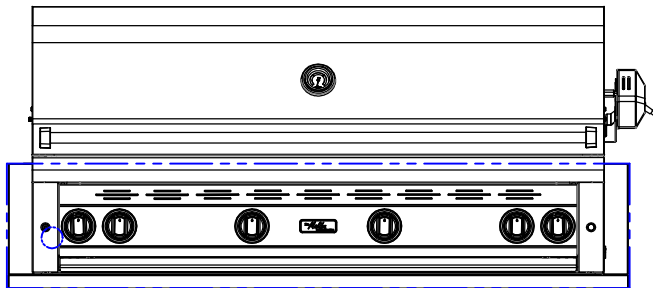

MALIBU 54"

WITH INSULATION PANELS

LAZYSMAN MALIBU 54 IN.
BUILT-IN GRILL W/ INSULATING PANELS
LM54 SERIES + SSIK-54MBU
ISLAND CUTOUT IN BLUE

SCALE: 1:1

TOP VIEW

FRONT VIEW

RIGHT SIDE VIEW

LAZYSMAN MALIBU 54 IN.
BUILT-IN GRILL W/INSULATING PANELS
ISLAND CUTOUT
LM54 SERIES + SSIK-54MBU

SCALE: 1:1

TOP VIEW

FRONT VIEW

RIGHT SIDE VIEW

LAZYMEN MALIBU 54 IN.
BUILT-IN GRILL W/ INSULATING PANELS
WITH DIMENSIONS
LM54 SERIES + SSIK-54MBU

SCALE: 1:1

TOP VIEW

FRONT VIEW