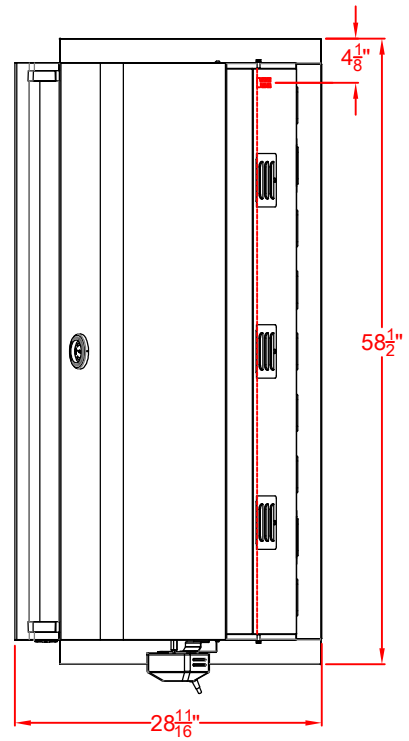

MALIBU 54"

WITH INSULATION PANELS

LAZYSMAN MALIBU 54 IN.
BUILT-IN GRILL W/ INSULATING PANELS
LM54 SERIES + SSIK-54MBU
ISLAND CUTOUT IN BLUE

SCALE: 1:1

TOP VIEW

FRONT VIEW

RIGHT SIDE VIEW

LAZYSMAN MALIBU 54 IN.
BUILT-IN GRILL W/INSULATING PANELS
ISLAND CUTOUT
LM54 SERIES + SSIK-54MBU

SCALE: 1:1

TOP VIEW

FRONT VIEW

RIGHT SIDE VIEW

LAZYMEN MALIBU 54 IN.
BUILT-IN GRILL W/ INSULATING PANELS
WITH DIMENSIONS
LM54 SERIES + SSIK-54MBU

SCALE: 1:1

TOP VIEW

FRONT VIEW

RIGHT SIDE VIEW